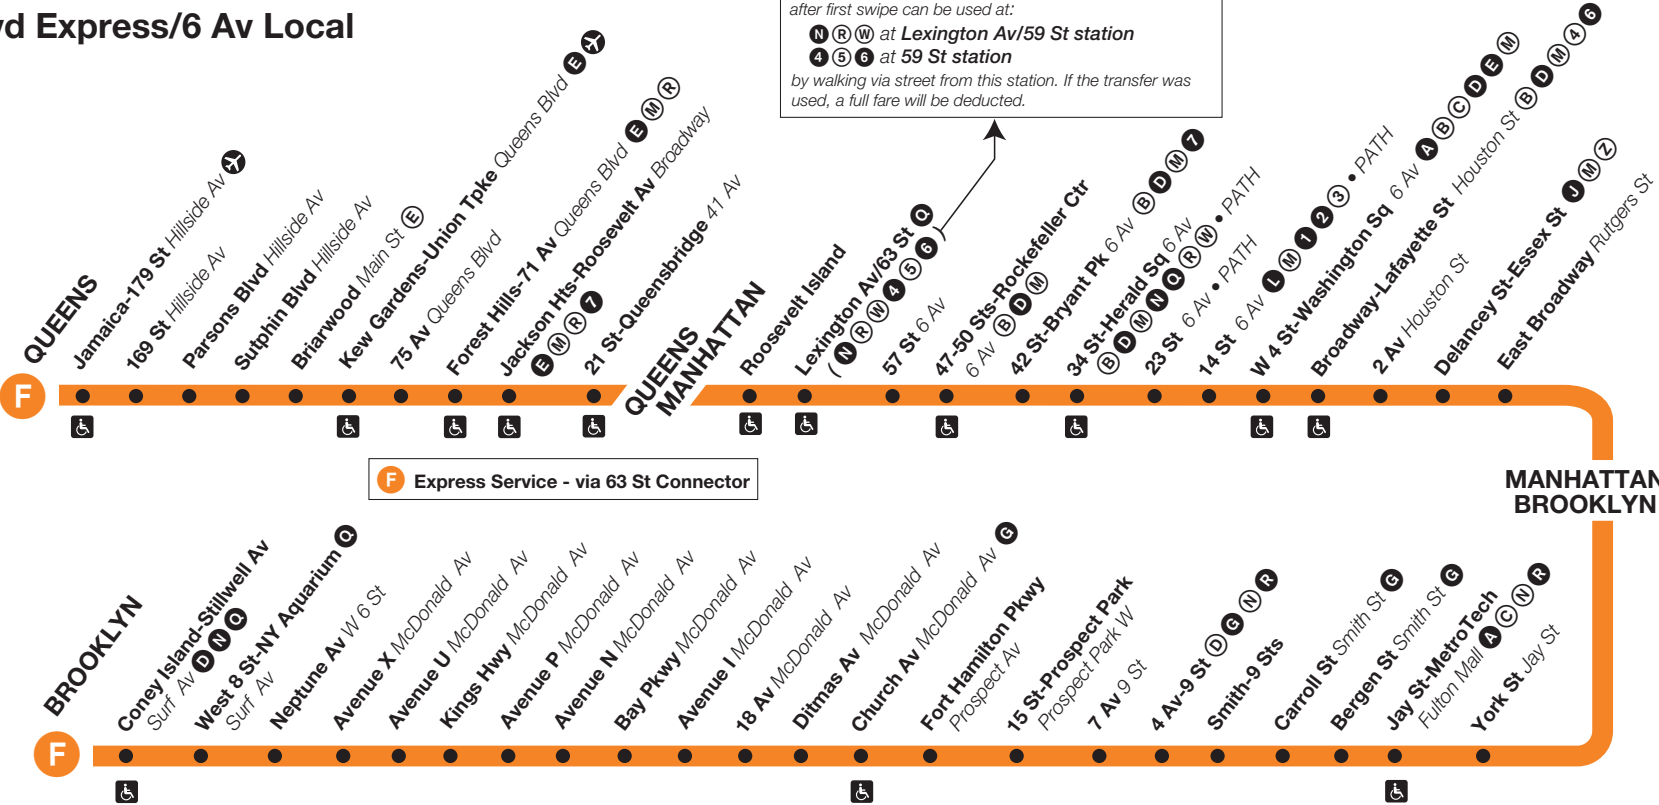

# F Queens Blvd Express/6 Av Local

**Station Service**

- FULL-TIME**  
Train always operates and always stops here.
- ACCESSIBLE STATION**

**Transfers**

- Full-time
- Part-time
- Transportation to airport available.

tr00fa17115\_cs

Using MetroCard only, the single free transfer provided after first swipe can be used at:

- at Lexington Av/59 St station
- at 59 St station

by walking via street from this station. If the transfer was used, a full fare will be deducted.

**F Express Service - via 63 St Connector**

**MANHATTAN  
BROOKLYN**