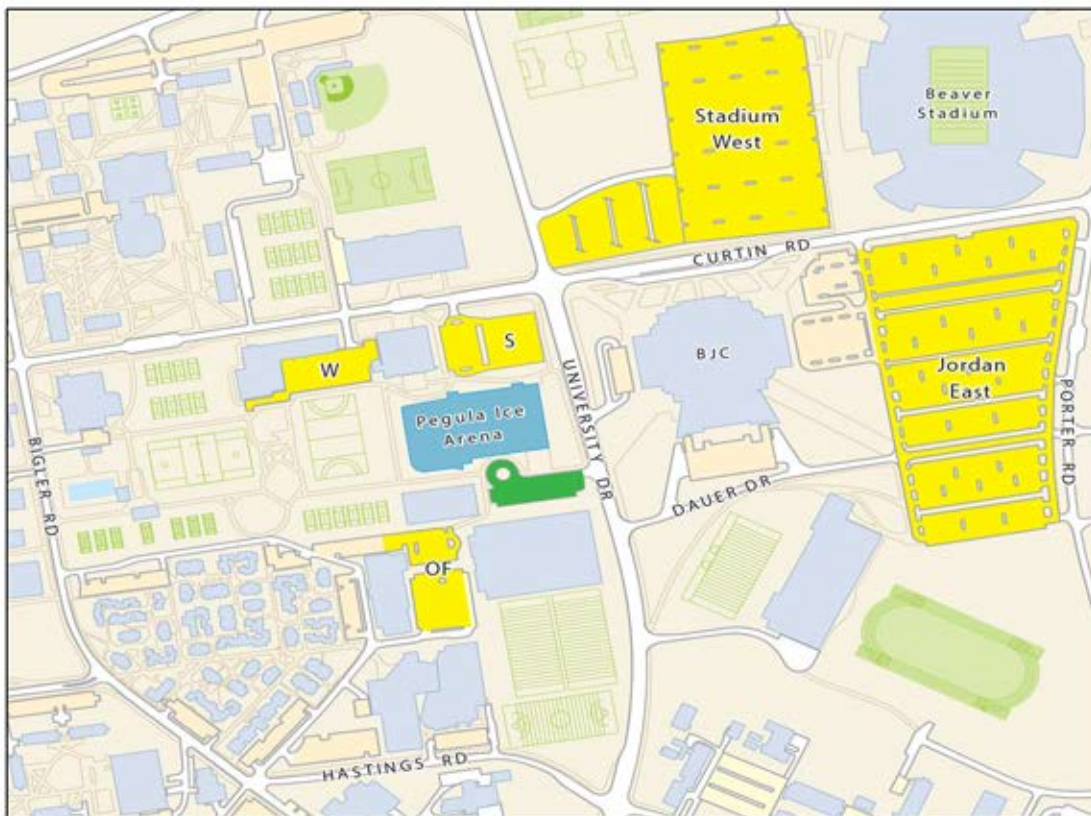

PENN STATE WOMEN'S HOCKEY PARKING INFORMATION

To avoid unnecessary traffic delays, all visitors must follow the directions of Police and Penn State traffic control.
We appreciate your cooperation.

 General Parking¹

 Team, Staff, & Media

¹Please make sure to notify the parking lot attendant that you are attending the Women's Hockey game in order to receive complimentary parking.

**ADA parking is available in all general parking lots by displaying a valid government issued ADA placard.*

***Due to the volume of events on campus, please visit GoPSUsports.com for the most up to date parking and traffic information.*

NEW! Updated Pegula Ice Arena Bag Policy
No backpacks are permitted. All bags subject to search. Visit GoPSUsports.com for further details.

1-800-NITTANY
GoPSUsports.com/PegulaIceArena

 [PennStateWomensHockey](https://www.facebook.com/PennStateWomensHockey)

  [@PennStateWHKY](https://www.instagram.com/PennStateWHKY)

Penn State Intercollegiate Athletics reserves the right to modify parking procedures at any time.