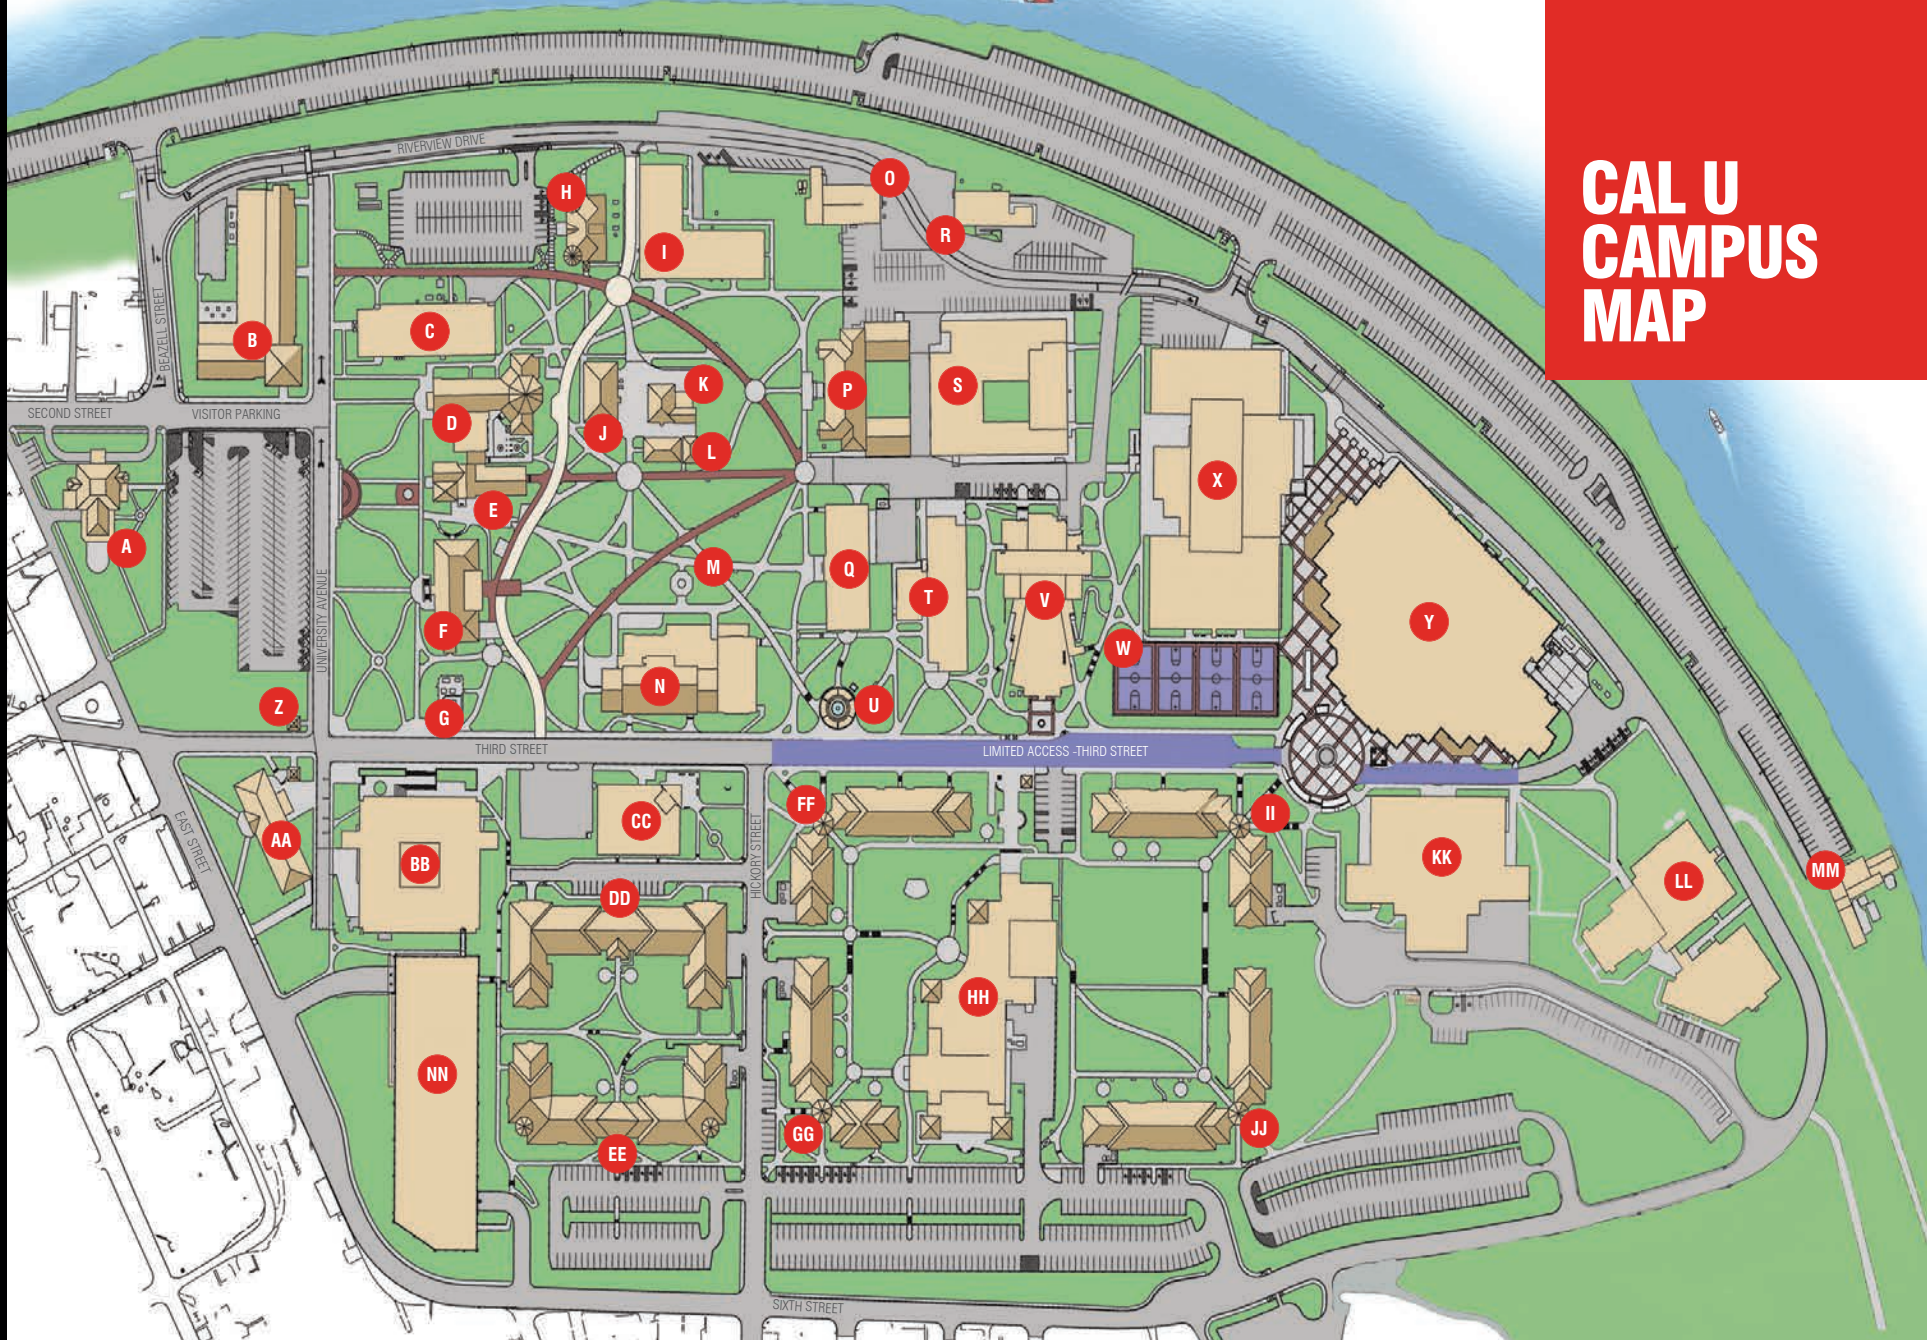

FROM THE NORTHEAST (Scranton)

Interstate 81 South to PA Turnpike. PA Turnpike West to New Stanton, Exit 75. Interstate 70 West to Exit 37A (Toll Road 43).

FROM THE NORTH (Erie, Pittsburgh)

Interstate 79 South to Interstate 70 Exit. Interstate 70 East to Exit 37A (Toll Road 43).

FROM THE SOUTHEAST (Baltimore, Washington DC)

Interstate 70 West to PA Turnpike West to New Stanton, Exit 75. Interstate 70 West to Exit 37A (Toll Road 43).

FROM THE WEST, SOUTHWEST (Ohio, West Virginia)

Parking is available in the Vulcan Garage; turn right just before the campus entrance.

**CAL U
CAMPUS
MAP**

- A Kara Alumni House
- B Eberly Hall and Welcome Center
- C Frich Hall
- D Old Main
- E South Hall
- F Dixon Hall
- G Ascent of Humanity
- H Watkins Hall
- I New Science Hall
- J Vulcan Hall
- K Maintenance Annex C
- L Ceramics Lab
- M The Quad
- N Herron Hall
- O Heating Plant
- P Coover Hall
- Q Noss Hall
- R Pollock Building
- S Helsel Hall
- T Keystone Hall
- U Emeriti Fountain
- V Steele Hall
- W Basketball / Tennis Courts
- X Hamer Hall (Pool & Gymnasium)
- Y Convocation Center
- Z Booker Towers
- AA Duda Hall
- BB Manderino Library
- CC Azorsky Hall
- DD Carter Hall - Health & Wellness Center - Multicultural Center
- EE Smith Honors Hall
- FF Johnson Hall
- GG Residence Hall B & University Housing Offices
- HH Natali Student Center
- II Residence Hall E
- JJ Guesman Hall
- KK Gallagher Hall
- LL Morgan Hall
- MM Maintenance Annex A
- NN Vulcan Parking Garage