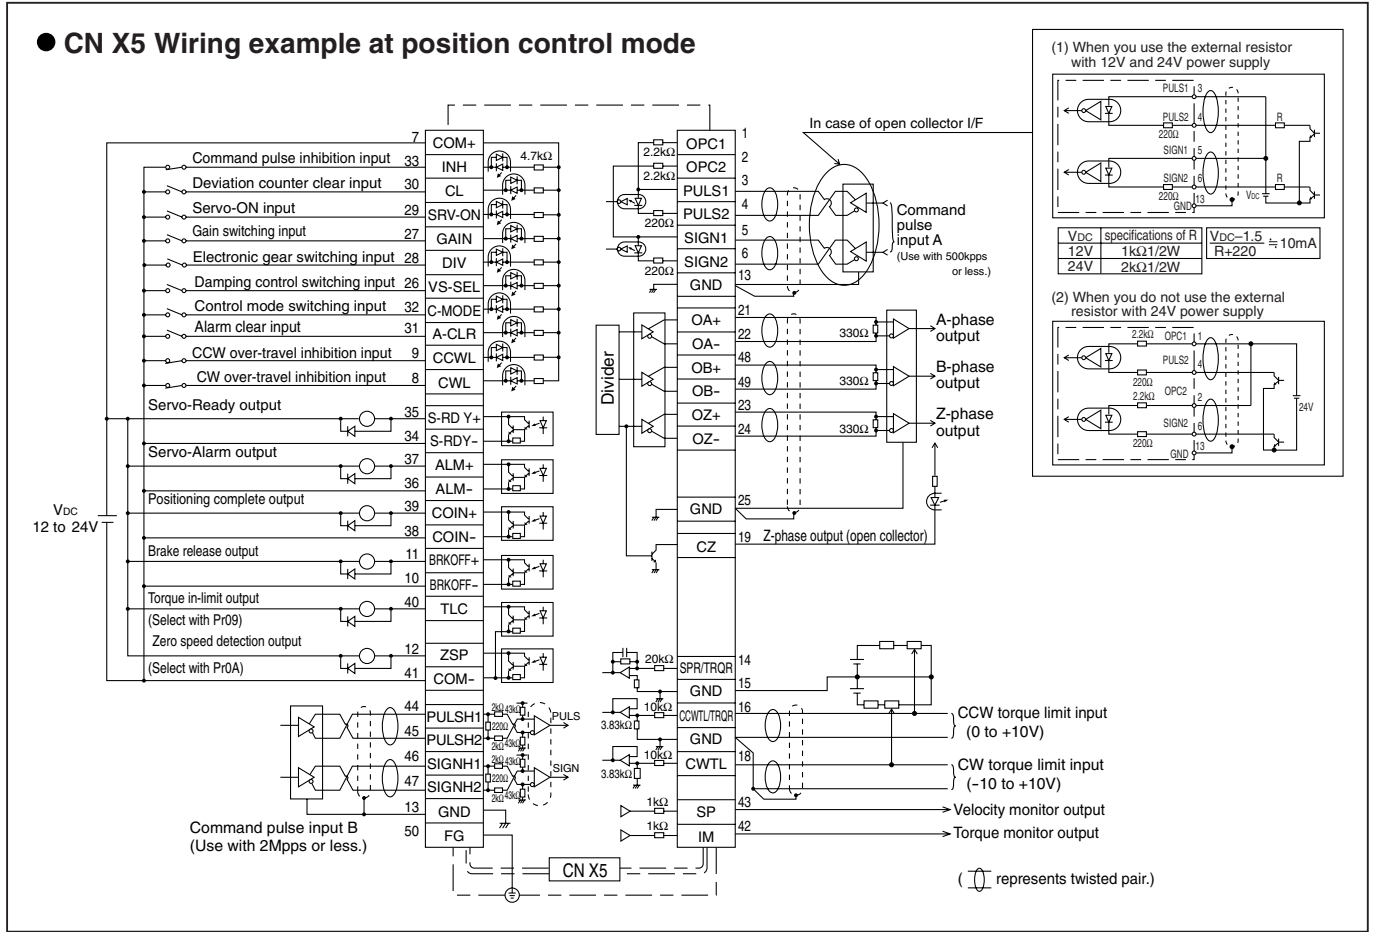

Standard Wiring Example of Control Circuit

● Wiring examples at each control mode

● CN X5 Wiring example at position control mode

● CN X5 Wiring example at velocity control mode

Standard Wiring Example of Control Circuit

Table of Applicable Motors

Driver		Motor series							
Frame symbol	Part No.	MAMA	MSMD	MQMA	MSMA	MDMA	MGMA	MFMA	MHMA
A-frame	MADDT1105		MSMD5AZ***						
	MADDT1107		MSMD011***	MQMA011***					
	MADDT1205		MSMD5AZ***	MQMA012***					
			MSMD012***						
B-frame	MADDT1207	MAMA012***	MSMD022***	MQMA022***					
	MBDDT2110		MSMD021***	MQMA021***					
C-frame	MBDDT2210	MAMA022***	MSMD042***	MQMA042***					
	MCDDT3120		MSMD041***	MQMA041***					
D-frame	MCDDT3520	MAMA042***	MSMD082***					MFMA042***	MHMA052***
	MDDDT3530					MDMA102***			MHMA102***
E-frame	MDDDT5540	MAMA082***			MSMA102***	MDMA152***	MGMA092***	MFMA152***	MHMA152***
	MEDDT7364				MSMA152***				
F-frame	MFDDTA390				MSMA202***	MDMA202***		MFMA252***	MHMA202***
	MFDDTB3A2				MSMA302***	MDMA302***	MGMA202***		MHMA302***
G-frame					MSMA402***	MDMA402***	MGMA302***	MFMA452***	MHMA402***
	MGDDTC3B4				MSMA502***	MDMA502***	MGMA452***		MHMA502***
						MDMA752***	MGMA602***		MHMA752***