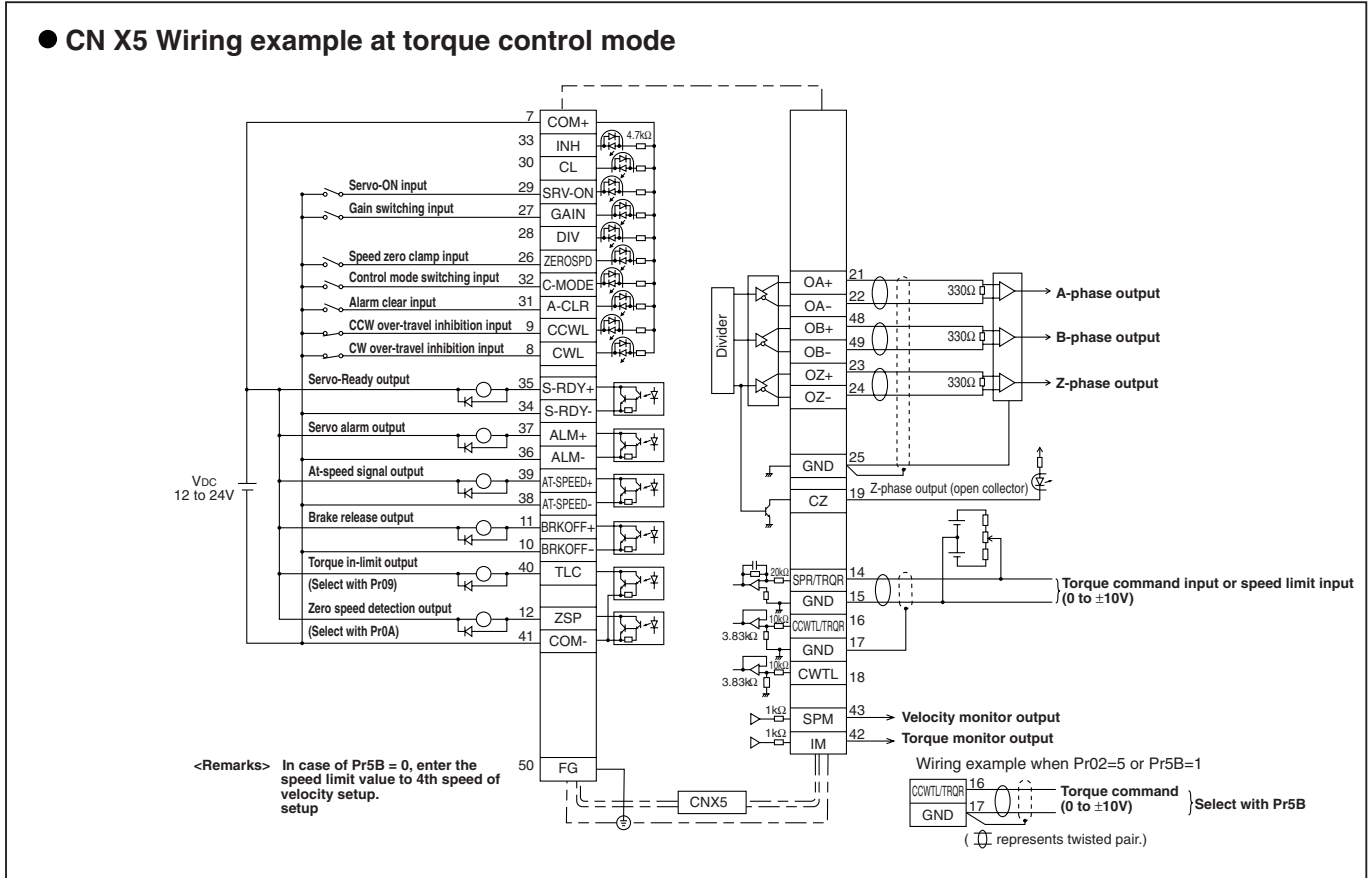

Standard Wiring Example of Control Circuit

● Wiring examples at each control mode

● CN X5 Wiring example at position control mode

● CN X5 Wiring example at velocity control mode

Standard Wiring Example of Control Circuit

Table of Applicable Motors

Driver		Motor series							
Frame symbol	Part No.	MAMA	MSMD	MQMA	MSMA	MDMA	MGMA	MFMA	MHMA
A-frame	MADDT1105		MSMD5AZ***						
	MADDT1107		MSMD011***	MQMA011***					
	MADDT1205		MSMD5AZ***	MQMA012***					
			MSMD012***						
B-frame	MADDT1207	MAMA012***	MSMD022***	MQMA022***					
	MBDDT2110		MSMD021***	MQMA021***					
C-frame	MBDDT2210	MAMA022***	MSMD042***	MQMA042***					
	MCDDT3120		MSMD041***	MQMA041***					
D-frame	MCDDT3520	MAMA042***	MSMD082***					MFMA042***	MHMA052***
	MDDDT3530					MDMA102***			MHMA102***
E-frame	MDDDT5540	MAMA082***			MSMA102***	MDMA152***	MGMA092***	MFMA152***	MHMA152***
	MEDDT7364				MSMA152***				
F-frame	MFDDTA390				MSMA202***	MDMA202***		MFMA252***	MHMA202***
	MFDDTB3A2				MSMA302***	MDMA302***	MGMA202***		MHMA302***
G-frame					MSMA402***	MDMA402***	MGMA302***	MFMA452***	MHMA402***
	MGDDTC3B4				MSMA502***	MDMA502***	MGMA452***		MHMA502***
						MDMA752***	MGMA602***		MHMA752***