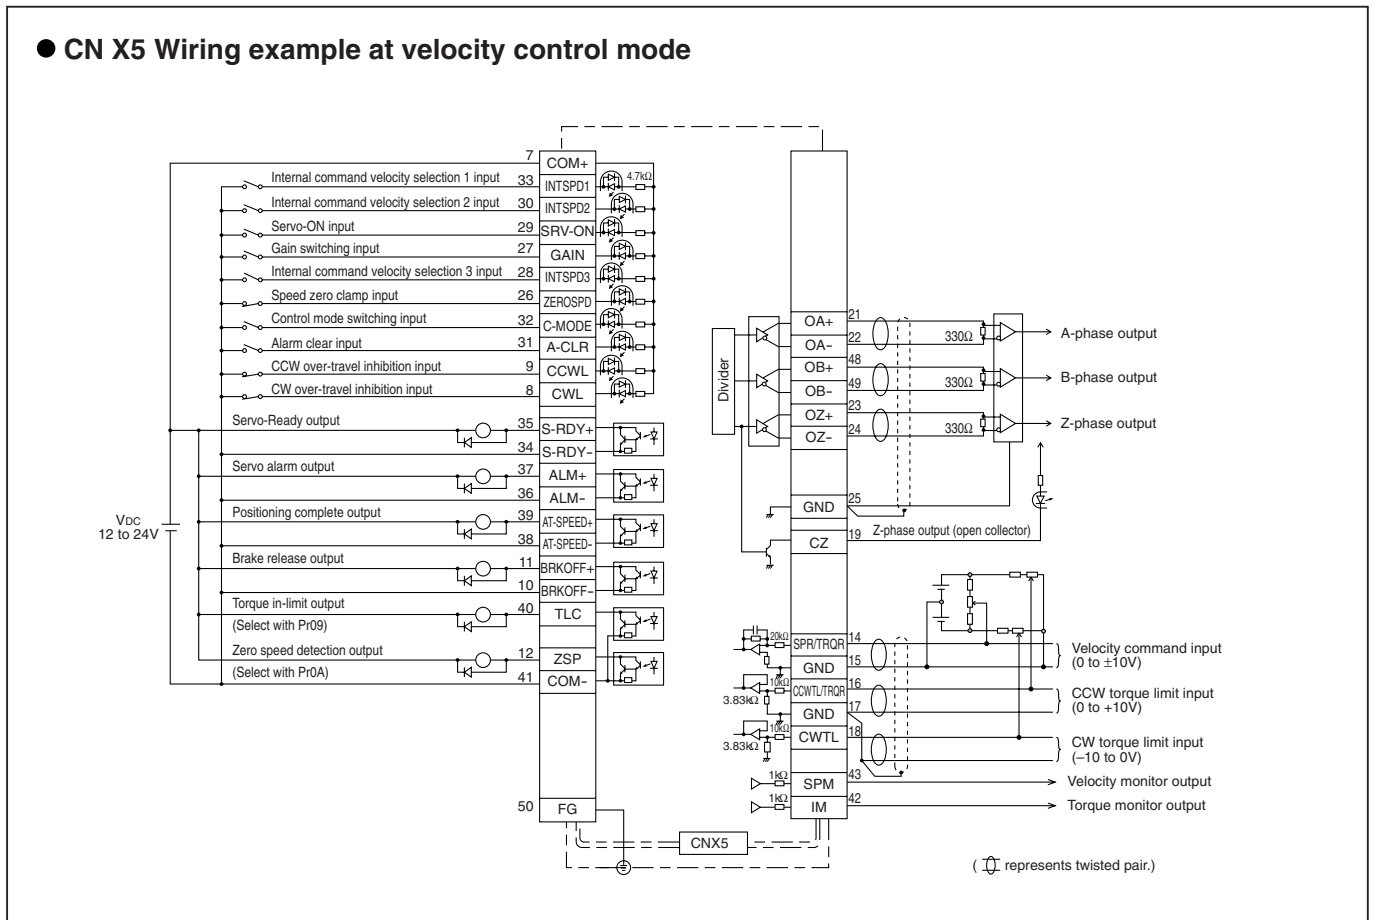

Standard Wiring Example of Control Circuit

● Wiring examples at each control mode

● CN X5 Wiring example at position control mode

● CN X5 Wiring example at velocity control mode

Standard Wiring Example of Control Circuit

Table of Applicable Motors

Driver		Motor series							
Frame symbol	Part No.	MAMA	MSMD	MQMA	MSMA	MDMA	MGMA	MFMA	MHMA
A-frame	MADDT1105		MSMD5AZ***						
	MADDT1107		MSMD011***	MQMA011***					
	MADDT1205		MSMD5AZ***	MQMA012***					
			MSMD012***						
B-frame	MADDT1207	MAMA012***	MSMD022***	MQMA022***					
	MBDDT2110		MSMD021***	MQMA021***					
C-frame	MBDDT2210	MAMA022***	MSMD042***	MQMA042***					
	MCDDT3120		MSMD041***	MQMA041***					
D-frame	MCDDT3520	MAMA042***	MSMD082***					MFMA042***	MHMA052***
	MDDDT3530					MDMA102***			MHMA102***
E-frame	MDDDT5540	MAMA082***			MSMA102***	MDMA152***	MGMA092***	MFMA152***	MHMA152***
	MEDDT7364				MSMA152***				
F-frame	MFDDTA390				MSMA202***	MDMA202***		MFMA252***	MHMA202***
	MFDDTB3A2				MSMA302***	MDMA302***	MGMA202***		MHMA302***
G-frame					MSMA402***	MDMA402***	MGMA302***	MFMA452***	MHMA402***
	MGDDTC3B4				MSMA502***	MDMA502***	MGMA452***		MHMA502***
						MDMA752***	MGMA602***		MHMA752***