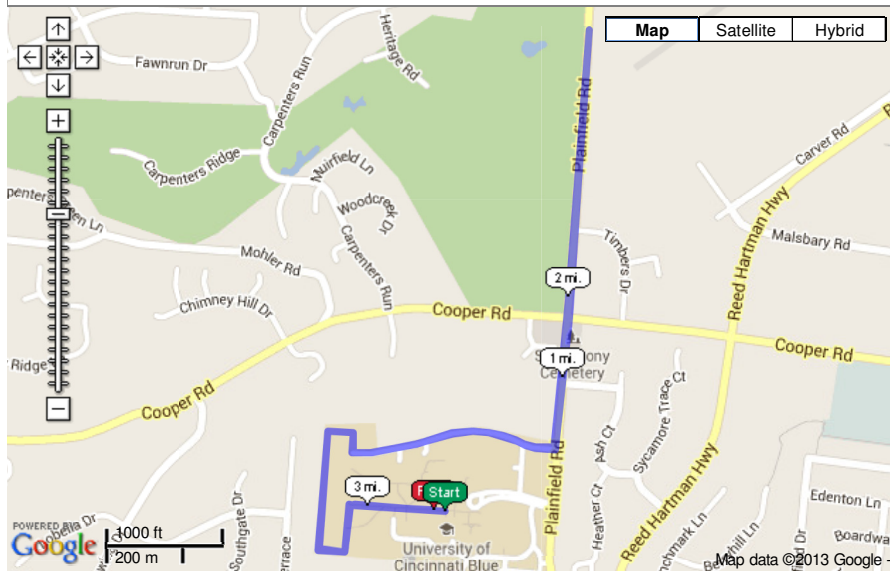

Current Membership #

[Log In](#)

Don't know your current [membership number](#) or [password](#)?

[Join/Renew Now](#)

UC Blue Ash College

Distance: 3.11 miles / 5.00 km
Location: Start: UC Blue Ash College
 Blue Ash, OH, US
Attributes: out & back, mixed flat & hills, roads

Elevation Profile

[Click to view elevation profile](#)

Total climb: 0 feet / 0 m

Total elevation change: 0 feet / 0 m

Added by Greg McCormick on 9/1/2013

DISCLAIMER: USA Track & Field and the author of this route make no warranties as to the conditions, safety, distance accuracy, or suitability for running of this route. Run at your own risk!