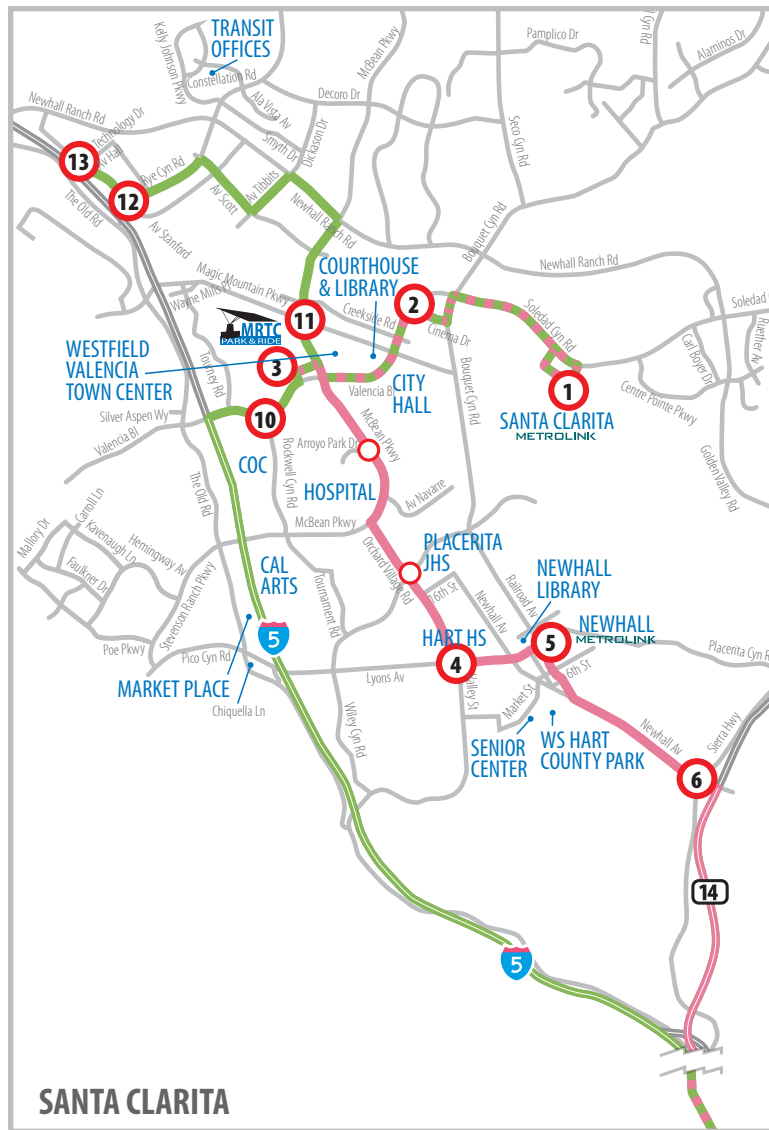

ROUTE 797 / 792

Century City, UCLA, and Westwood

SERVING:

- Santa Clarita Metrolink
- McBean Regional Transit Center
- Newhall Metrolink Station
- Century City
- UCLA
- Westwood

- Routes 797 & 792
- Route 797 Stops only at bus stops shown.
- Route 792 Stops at any regular bus stop along route in Santa Clarita.

ROUTE 792 MONDAY - FRIDAY MORNINGS: From Century City, UCLA, and Westwood to Santa Clarita

ROUTE	Century Park West & Constellation Bl	Wilshire Bl & Glendon Av	Gayley Av & Strathmore Dr	Valencia Bl & Rockwell Cyn Rd	McBean Pkwy & Valencia Bl	Rye Cyn Rd & Av Stanford	Av Stanford & Technology Dr
	9	8	7	10	3	12	13
792	704A	716A	722A	752A	757A	807A	809A
792	755A	808A	814A	844A	849A	859A	901A
792	827A	840A	846A	916A	921A	931A	933A
792	859A	912A	918A	946A	951A		

ROUTE 792 MONDAY - FRIDAY AFTERNOONS: From Santa Clarita to Century City, UCLA, and Westwood

ROUTE	Av Stanford & Technology Dr	Rye Cyn Rd & Av Stanford	McBean Pkwy & Magic Mountain Pkwy	McBean Regional Transit Center	Valencia Bl & Rockwell Cyn Rd	Gayley Av & Strathmore Dr	Wilshire Bl & Glendon Av	Century Park West & Constellation Bl
	13	12	11	3	10	7	8	9
792			245P	247P	252P	342P	347P	400P
792	259P	302P	311P	313P	318P	408P	413P	426P
792	329P	332P	341P	343P	348P	438P	443P	456P
792	359P	402P	411P	413P	418P	508P	513P	526P
792			521P	523P	528P	608P	613P	626P