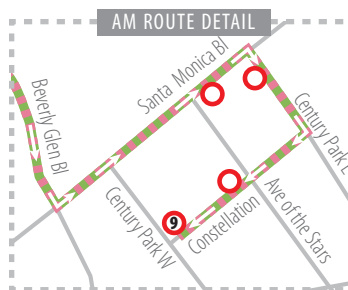

ROUTE 797 / 792

Century City, UCLA, and Westwood

SERVING:

- Santa Clarita Metrolink
- McBean Regional Transit Center
- Newhall Metrolink Station
- Century City
- UCLA
- Westwood

- Routes 797 & 792
- Route 797 Stops only at bus stops shown.
- Route 792 Stops at any regular bus stop along route in Santa Clarita.

ROUTE 792 MONDAY - FRIDAY MORNINGS: From Century City, UCLA, and Westwood to Santa Clarita

ROUTE	Century Park West & Constellation Bl	Wilshire Bl & Glendon Av	Gayley Av & Strathmore Dr	Valencia Bl & Rockwell Cyn Rd	McBean Pkwy & Valencia Bl	Rye Cyn Rd & Av Stanford	Av Stanford & Technology Dr
	9	8	7	10	3	12	13
792	704A	716A	722A	752A	757A	807A	809A
792	755A	808A	814A	844A	849A	859A	901A
792	827A	840A	846A	916A	921A	931A	933A
792	859A	912A	918A	946A	951A		

ROUTE 792 MONDAY - FRIDAY AFTERNOONS: From Santa Clarita to Century City, UCLA, and Westwood

ROUTE	Av Stanford & Technology Dr	Rye Cyn Rd & Av Stanford	McBean Pkwy & Magic Mountain Pkwy	McBean Regional Transit Center	Valencia Bl & Rockwell Cyn Rd	Gayley Av & Strathmore Dr	Wilshire Bl & Glendon Av	Century Park West & Constellation Bl
	13	12	11	3	10	7	8	9
792			245P	247P	252P	342P	347P	400P
792	259P	302P	311P	313P	318P	408P	413P	426P
792	329P	332P	341P	343P	348P	438P	443P	456P
792	359P	402P	411P	413P	418P	508P	513P	526P
792			521P	523P	528P	608P	613P	626P