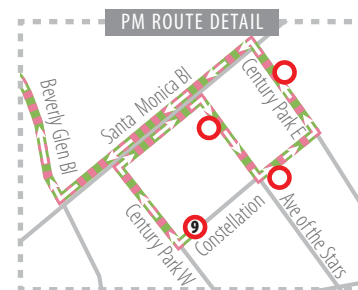

ROUTE 797 / 792

Century City, UCLA, and Westwood

SERVING:

- Santa Clarita Metrolink
- McBean Regional Transit Center
- Newhall Metrolink Station
- Century City
- UCLA
- Westwood

- Routes 797 & 792
- Route 797 Stops only at bus stops shown.
- Route 792 Stops at any regular bus stop along route in Santa Clarita.

- ① Key Bus Stop
- Bus Stop

ROUTE 797 MONDAY - FRIDAY MORNINGS: From Santa Clarita to Century City, UCLA, and Westwood

ROUTE	Santa Clarita Metrolink Station	Cinema Dr & Valencia Bl	McBean Regional Transit Center	Lyons Av & Orchard Village Rd	Newhall Metrolink Station	Newhall Av & Sierra Hwy	Gayley Av & Strathmore Dr	Wilshire Bl & Glendon Av	Century Park West & Constellation Bl
	1	2	3	4	5	6	7	8	9
797	516A	521A	528A	536A	541A	545A	638A	644A	654A
797	541A	546A	553A	601A	606A	610A	715A	722A	732A
797	556A	601A	608A	616A	621A	628A	733A	740A	750A
797	626A	631A	638A	646A	651A	701A	806A	813A	823A
797	641A	646A	653A	701A	706A	716A	821A	828A	838A
797	656A	701A	708A	716A	721A	731A	836A	843A	853A

ROUTE 792 MONDAY - FRIDAY MORNINGS: From Century City, UCLA, and Westwood to Santa Clarita

ROUTE	Century Park West & Constellation Bl	Wilshire Bl & Glendon Av	Gayley Av & Strathmore Dr	Valencia Bl & Rockwell Cyn Rd	McBean Pkwy & Valencia Bl	Rye Cyn Rd & Av Stanford	Av Stanford & Technology Dr
	9	8	7	10	3	12	13
792	704A	716A	722A	752A	757A	807A	809A
792	755A	808A	814A	844A	849A	859A	901A
792	827A	840A	846A	916A	921A	931A	933A
792	859A	912A	918A	946A	951A		