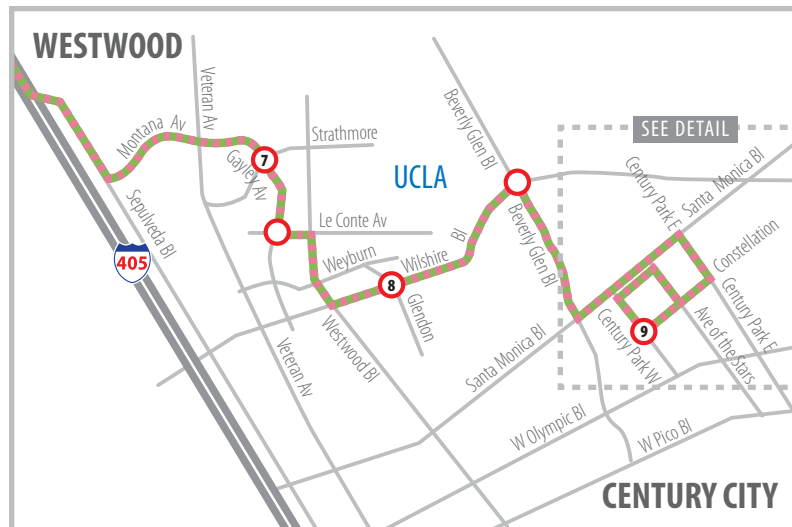

ROUTE 797 / 792

Century City, UCLA, and Westwood

SERVING:

- Santa Clarita Metrolink
- McBean Regional Transit Center
- Newhall Metrolink Station
- Century City
- UCLA
- Westwood

- Routes 797 & 792
- Route 797 Stops only at bus stops shown.
- Route 792 Stops at any regular bus stop along route in Santa Clarita.

- ① Key Bus Stop
- Bus Stop

ROUTE 797 MONDAY - FRIDAY MORNINGS: From Santa Clarita to Century City, UCLA, and Westwood

ROUTE	Santa Clarita Metrolink Station	Cinema Dr & Valencia Bl	McBean Regional Transit Center	Lyons Av & Orchard Village Rd	Newhall Metrolink Station	Newhall Av & Sierra Hwy	Gayley Av & Strathmore Dr	Wilshire Bl & Glendon Av	Century Park West & Constellation Bl
	1	2	3	4	5	6	7	8	9
797	516A	521A	528A	536A	541A	545A	638A	644A	654A
797	541A	546A	553A	601A	606A	610A	715A	722A	732A
797	556A	601A	608A	616A	621A	628A	733A	740A	750A
797	626A	631A	638A	646A	651A	701A	806A	813A	823A
797	641A	646A	653A	701A	706A	716A	821A	828A	838A
797	656A	701A	708A	716A	721A	731A	836A	843A	853A

ROUTE 792 MONDAY - FRIDAY AFTERNOONS: From Santa Clarita to Century City, UCLA, and Westwood

ROUTE	Av Stanford & Technology Dr	Rye Cyn Rd & Av Stanford	McBean Pkwy & Magic Mountain Pkwy	McBean Regional Transit Center	Valencia Bl & Rockwell Cyn Rd	Gayley Av & Strathmore Dr	Wilshire Bl & Glendon Av	Century Park West & Constellation Bl
	13	12	11	3	10	7	8	9
792			245P	247P	252P	342P	347P	400P
792	259P	302P	311P	313P	318P	408P	413P	426P
792	329P	332P	341P	343P	348P	438P	443P	456P
792	359P	402P	411P	413P	418P	508P	513P	526P
792			521P	523P	528P	608P	613P	626P