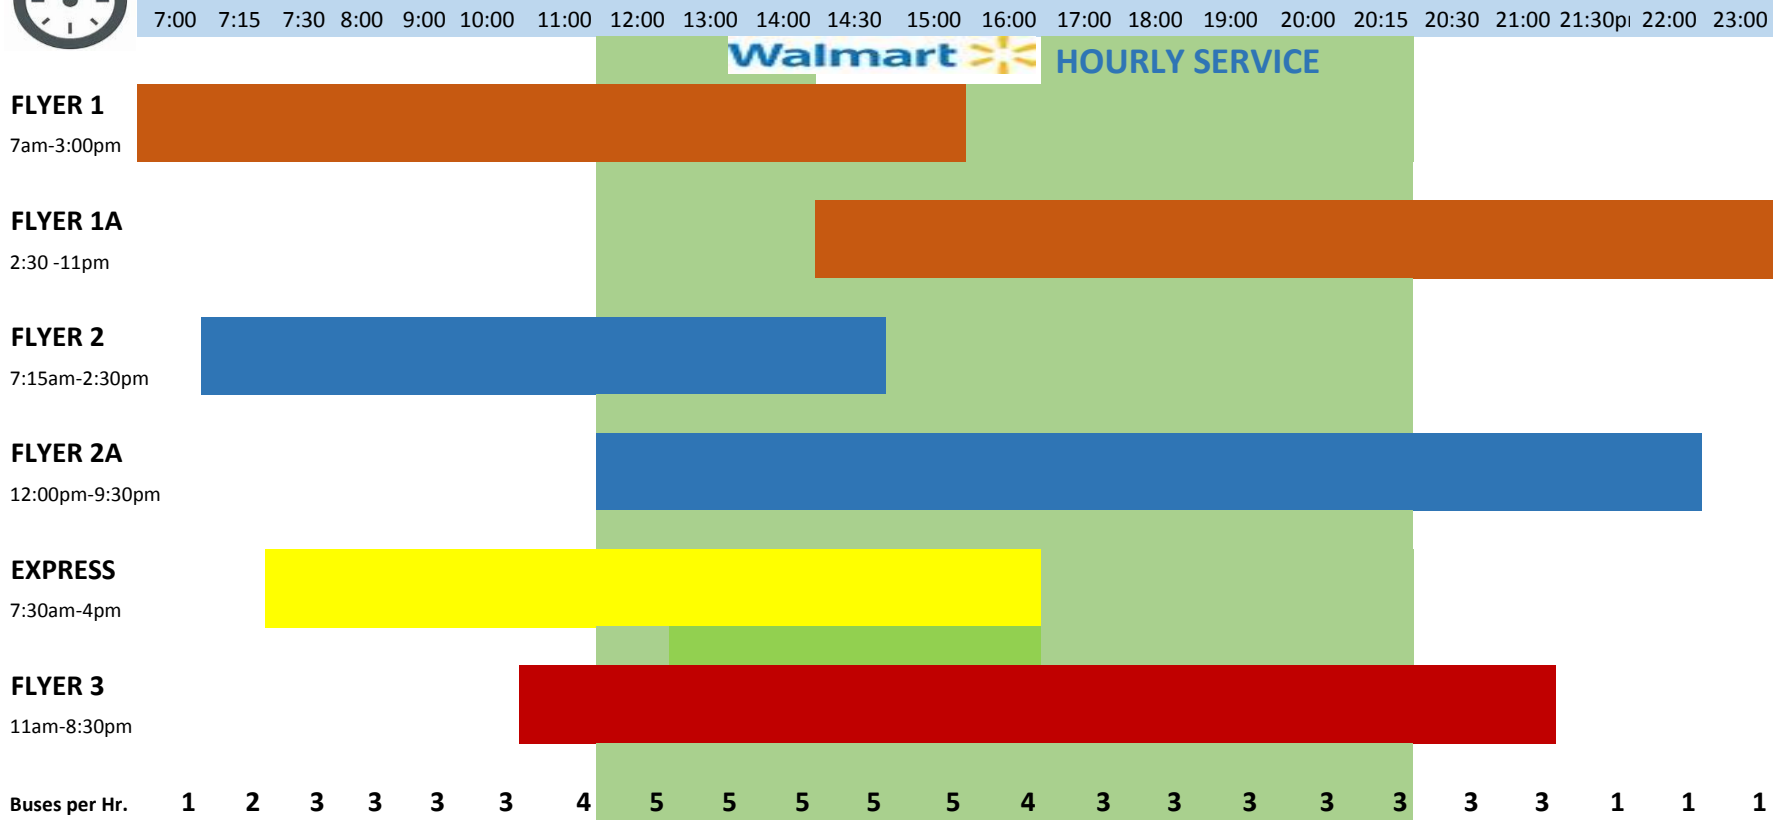

VULCAN FLYER BUS ALLOCATION MATRIX WEEKDAYS Mon.-Friday

updated September 1, 2016

Revised due to Garage Closure

9/1/2016

All weekend service will remain the same - additional buses will run on home games and special events.