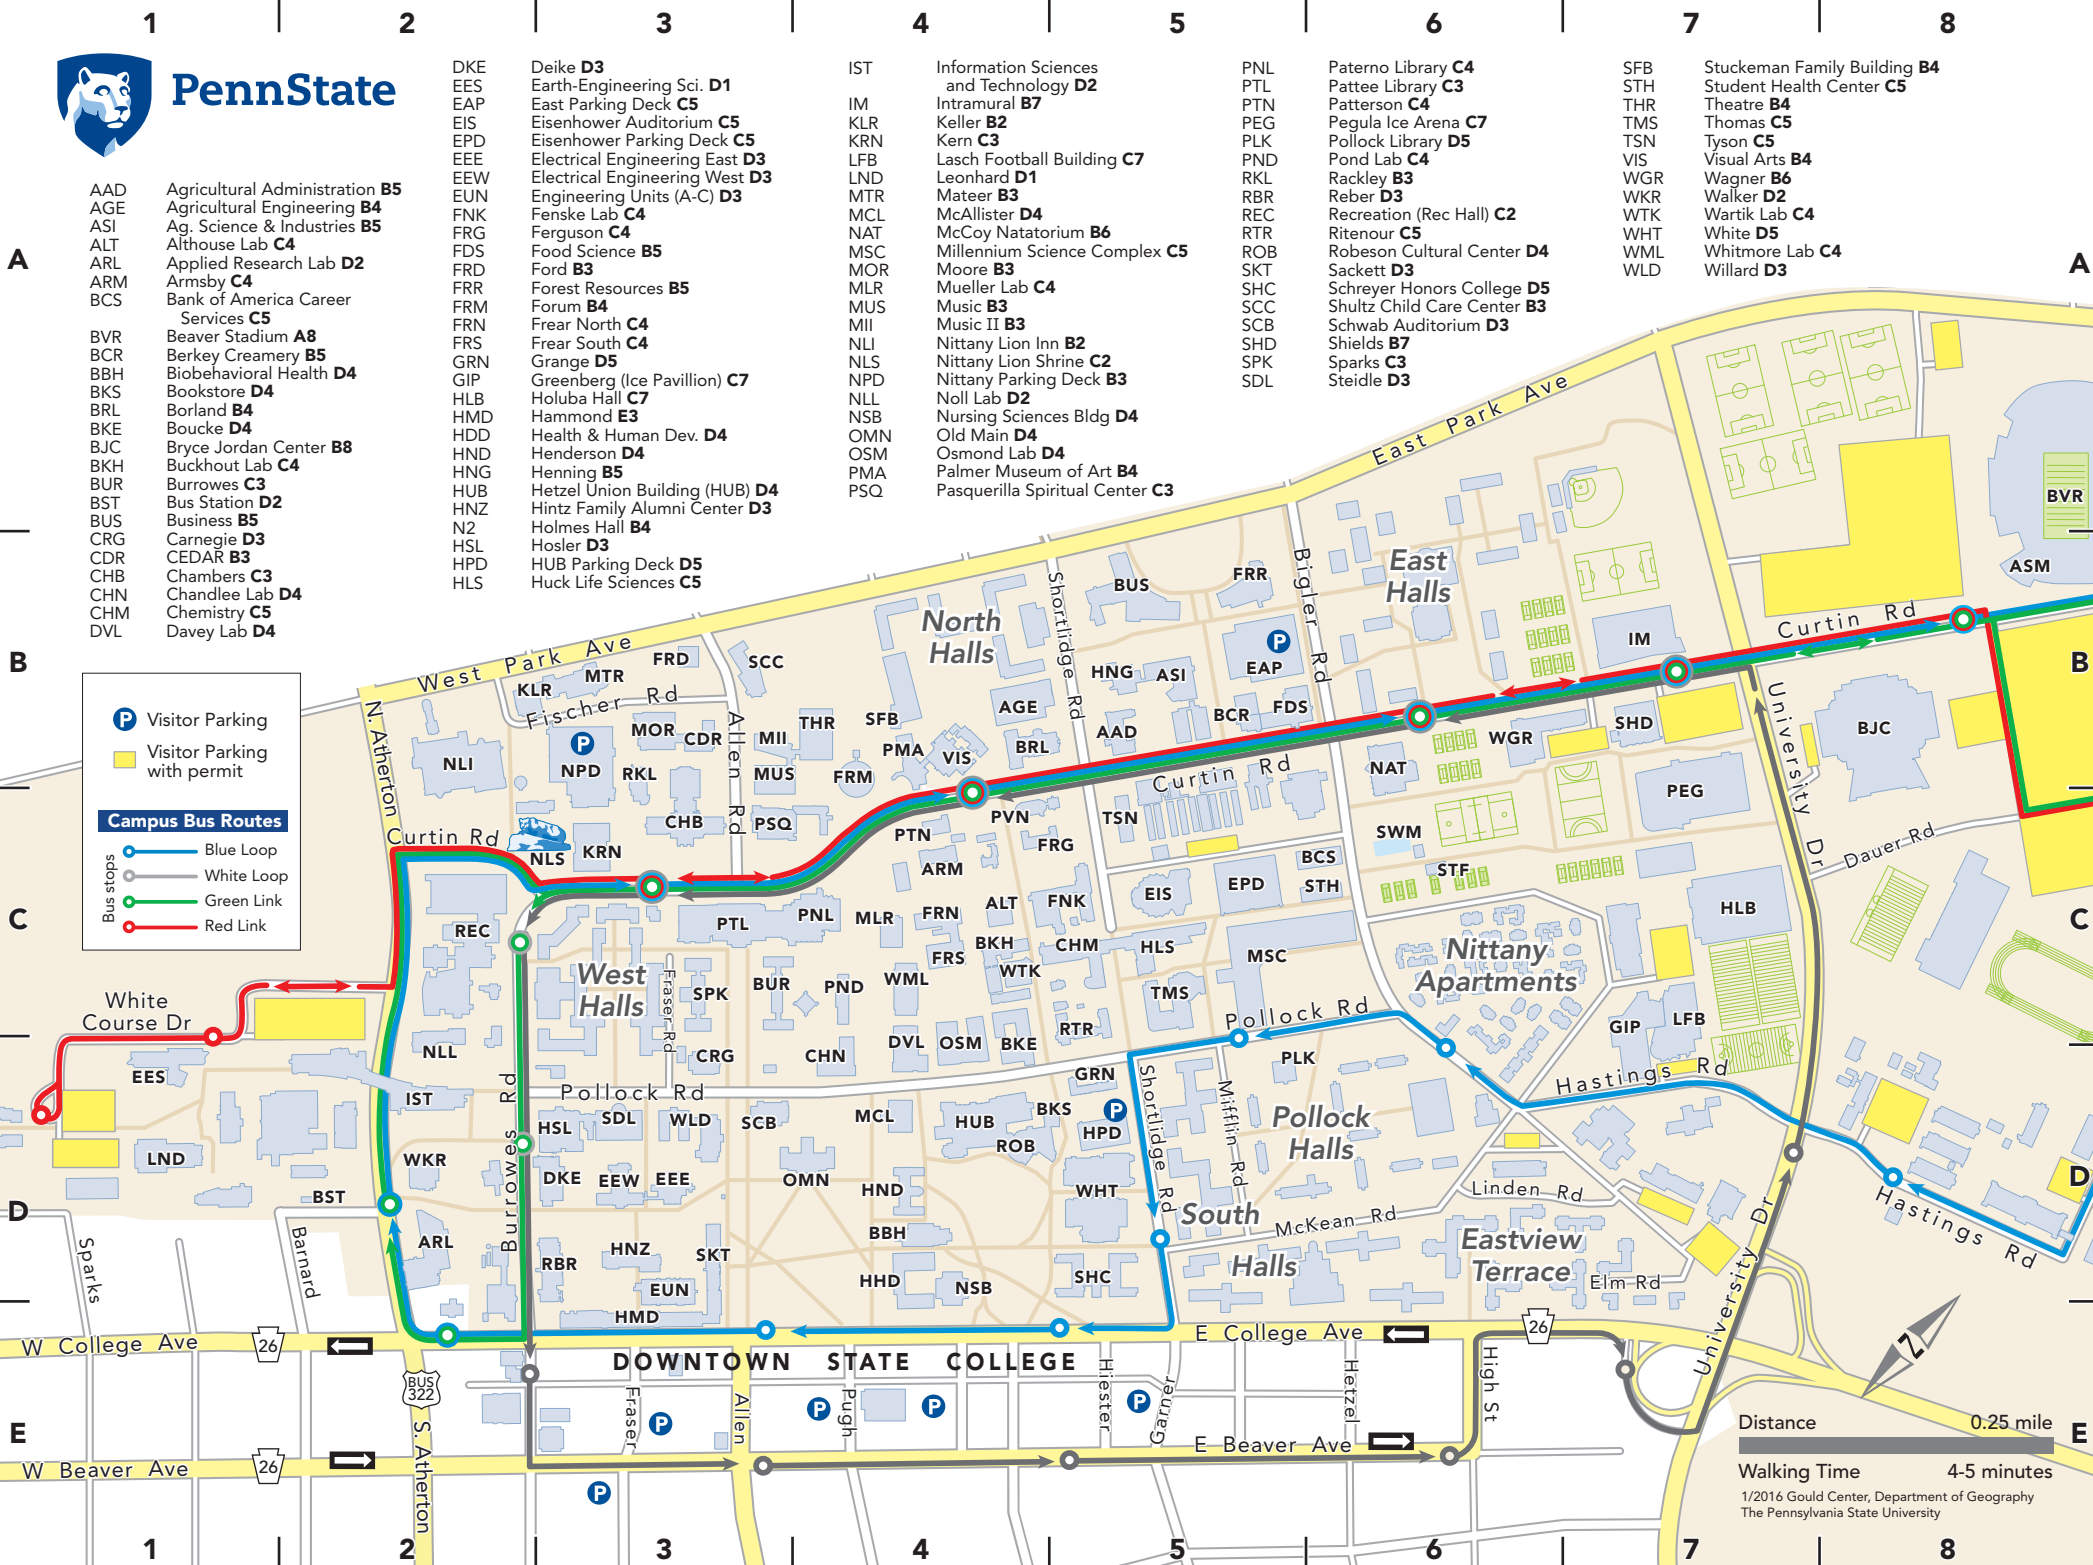

- DKE Deike **D3**
- EES Earth-Engineering Sci. **D1**
- EAP East Parking Deck **C5**
- EIS Eisenhower Auditorium **C5**
- EPD Eisenhower Parking Deck **C5**
- EEE Electrical Engineering East **D3**
- EEW Electrical Engineering West **D3**
- EUN Engineering Units (A-C) **D3**
- FNK Fenske Lab **C4**
- FRG Ferguson **C4**
- FDS Food Science **B5**
- FRD Ford **B3**
- FRR Forest Resources **B5**
- FRM Forum **B4**
- FRN Frear North **C4**
- FRS Frear South **C4**
- GRN Grange **D5**
- GIP Greenberg (Ice Pavillion) **C7**
- HLB Holuba Hall **C7**
- HMD Hammond **E3**
- HDD Health & Human Dev. **D4**
- HND Henderson **D4**
- HNG Henning **B5**
- HUB Hetzel Union Building (HUB) **D4**
- HNZ Hintz Family Alumni Center **D3**
- N2 Holmes Hall **B4**
- HSL Hosler **D3**
- HPD HUB Parking Deck **D5**
- HLS Huck Life Sciences **C5**

- SFB Stuckeman Family Building **B4**
- STH Student Health Center **C5**
- THR Theatre **B4**
- TMS Thomas **C5**
- TSN Tyson **C5**
- VIS Visual Arts **B4**
- WGR Wagner **B6**
- WKR Walker **D2**
- WTK Wartik Lab **C4**
- WHT White **D5**
- WML Whitmore Lab **C4**
- WLD Willard **D3**

Visitor Parking

- Visitor Parking
- Visitor Parking with permit

Campus Bus Routes

- Blue Loop
- White Loop
- Green Link
- Red Link

Bus stops

- Blue Loop
- White Loop
- Green Link
- Red Link

A
B
C
D
E

Distance 0.25 mile
Walking Time 4-5 minutes
1/2016 Gould Center, Department of Geography
The Pennsylvania State University