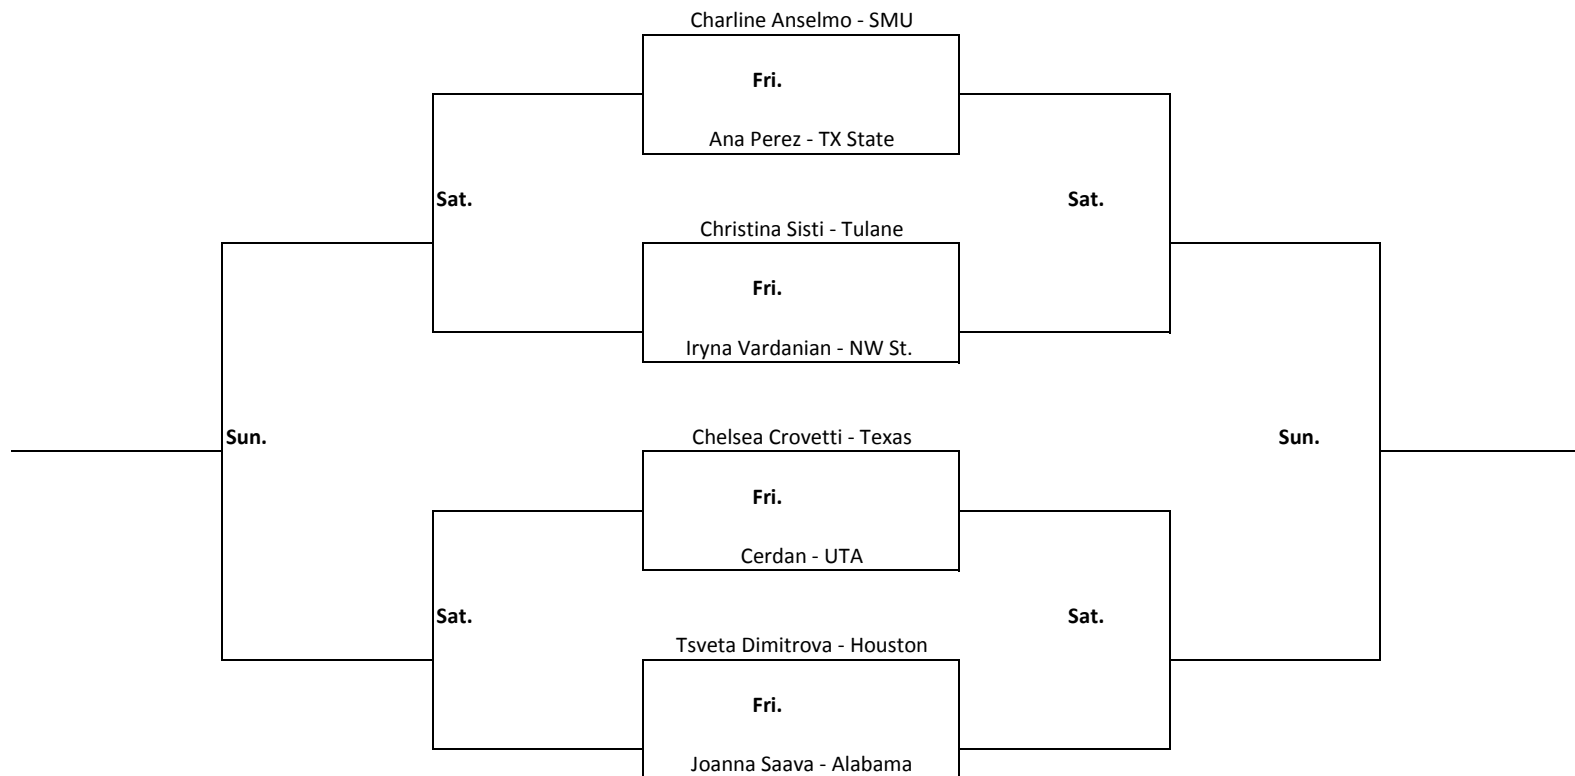

Sun.

Sun.

2016 RICE INVITATIONAL

September 23-25 GRBTC

Flight 3A Singles

Sun

Sun.

2016 RICE INVITATIONAL
September 23-25 GRBTC
Flight 3B Singles

Sun.

Sun.

2016 RICE INVITATIONAL

September 23-25 GRBTC

Flight 4A Singles

2016 RICE INVITATIONAL

September 23-25 GRBTC

Flight 4B Singles