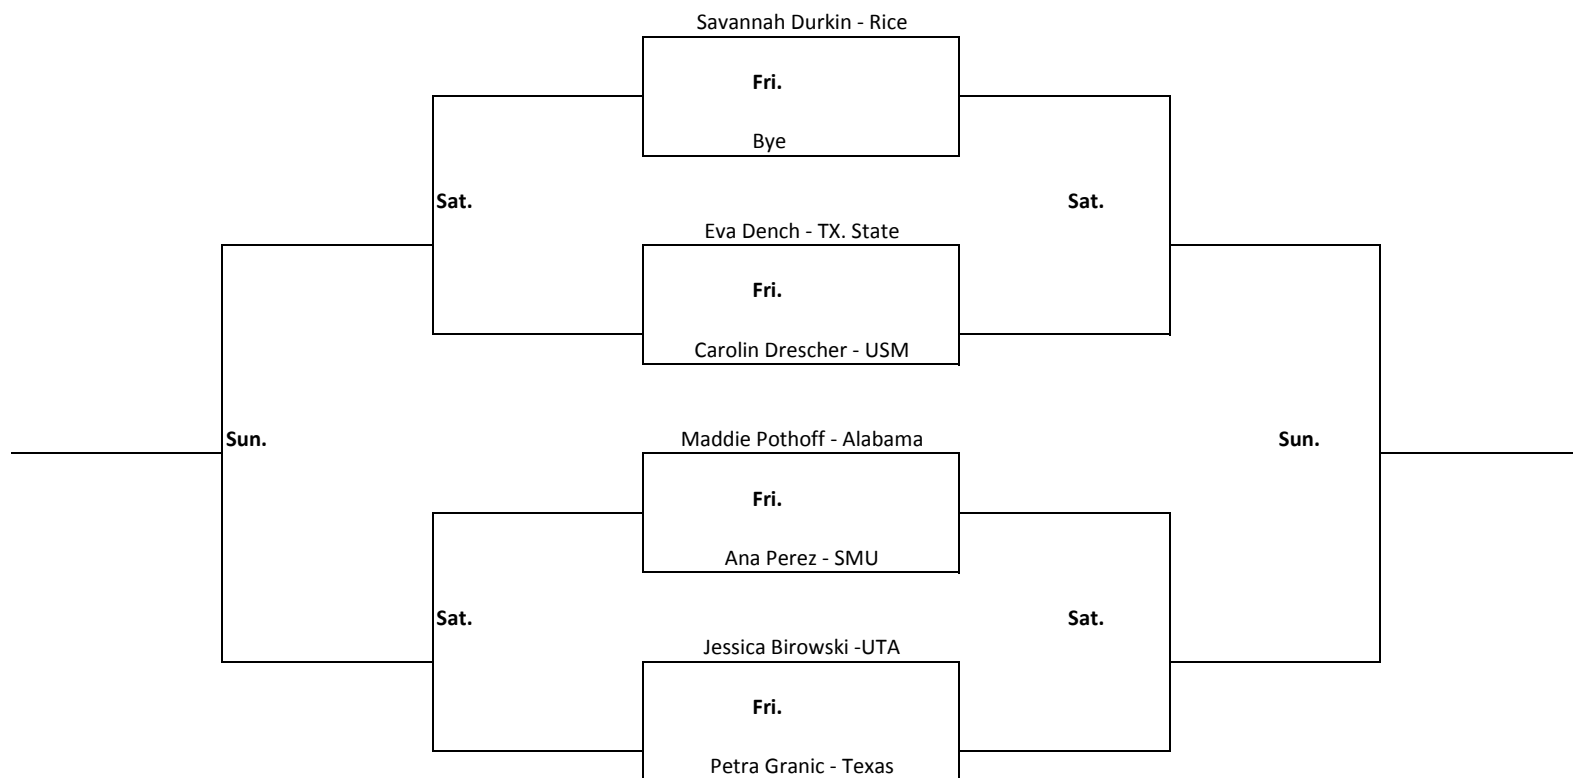

2016 RICE INVITATIONAL

September 23-25 GRBTC

Flight 1A Singles

Sun

Sun

2016 RICE INVITATIONAL
September 23-25 GRBTC
Flight 1B Singles

Sun

Sun

2016 RICE INVITATIONAL

September 23-25 GRBTC

Flight 2A Singles

Sun.

Sun.

2016 RICE INVITATIONAL

September 23-25 GRBTC

Flight 2B Singles