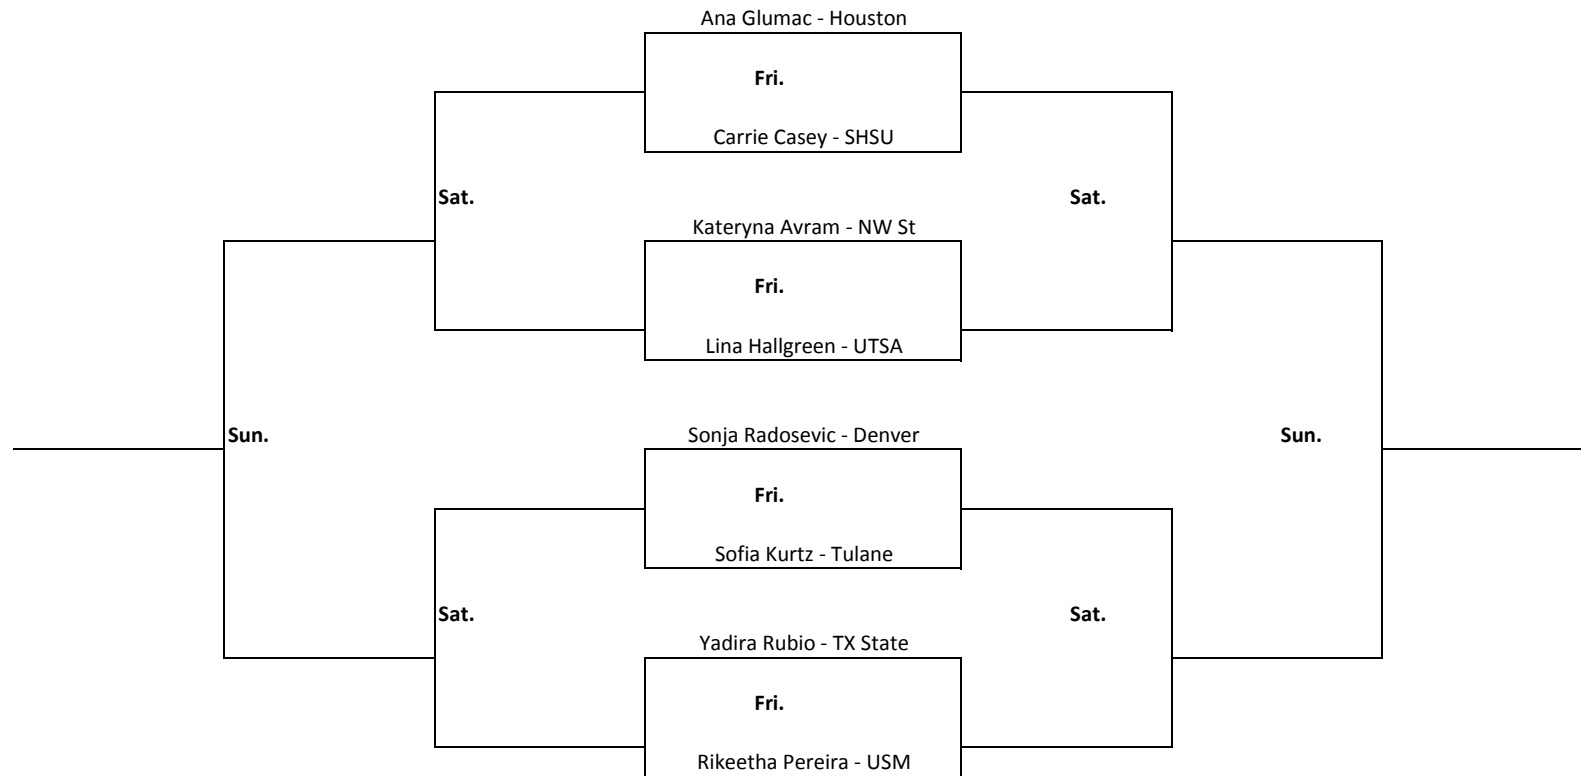

Sun.

Sun.

2016 RICE INVITATIONAL

September 23-25 GRBTC

Flight 4A Singles

2016 RICE INVITATIONAL

September 23-25 GRBTC

Flight 4B Singles

2016 RICE INVITATIONAL

September 23-25 GRBTC

Flight 5A Singles

Sun.

Sun.

2016 RICE INVITATIONAL

September 23-25 GRBTC

Flight 5B Singles