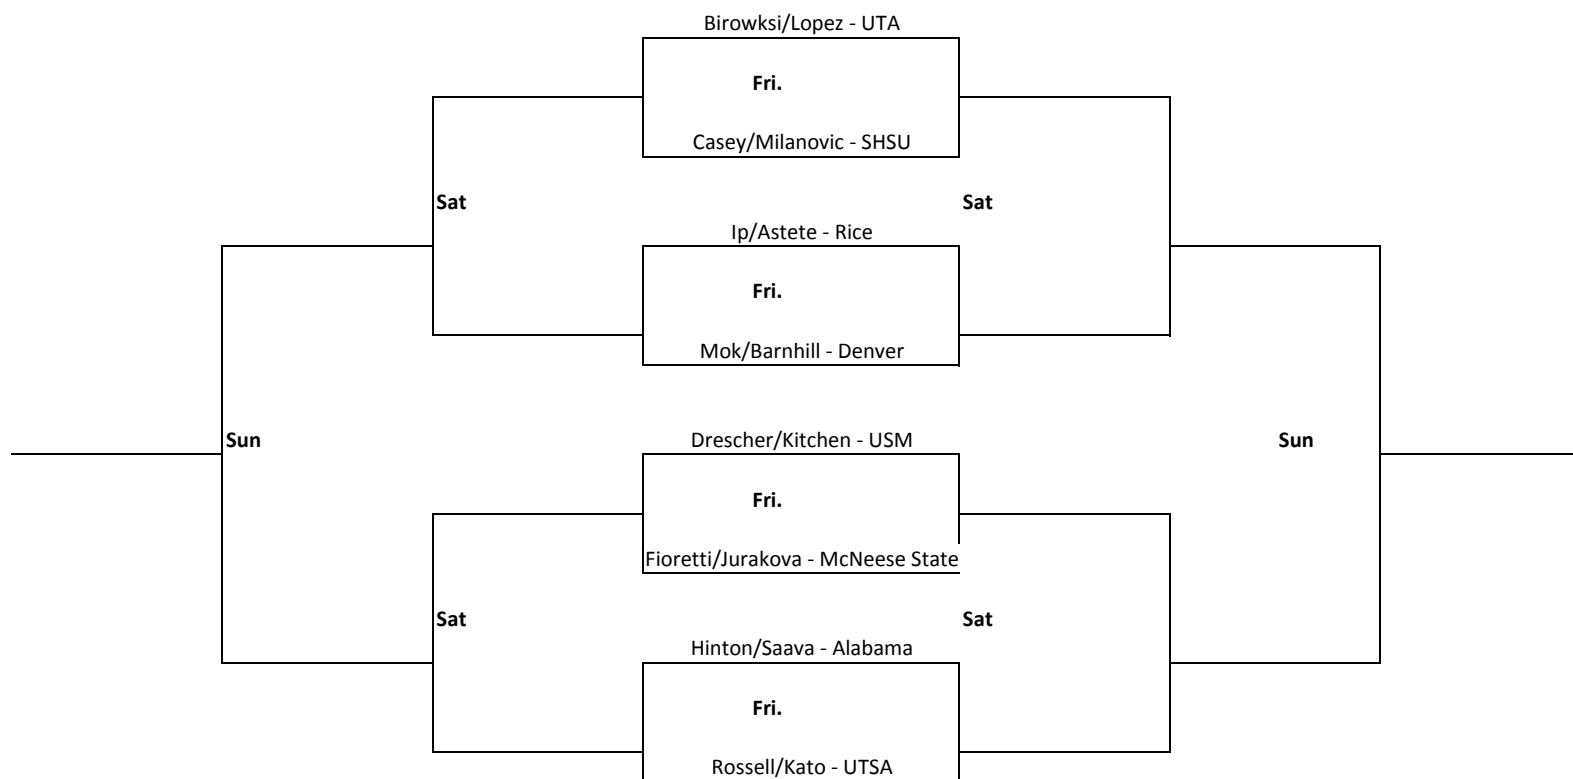

2016 RICE INVITATIONAL

September 23-25 GRBTC

Flight 6A Singles

Sun.

Sun.

2016 RICE INVITATIONAL

September 23-25 GRBTC

Flight 1A Doubles

Sun

Sun

2016 RICE INVITATIONAL

September 23-25 GRBTC

Flight 1B Doubles

2016 RICE INVITATIONAL

September 23-25 GRBTC

Flight 2A Doubles

2016 RICE INVITATIONAL

September 23-25 GRBTC

Flight 2B Doubles

2016 RICE INVITATIONAL

September 23-25 GRBTC

Flight 3A Doubles