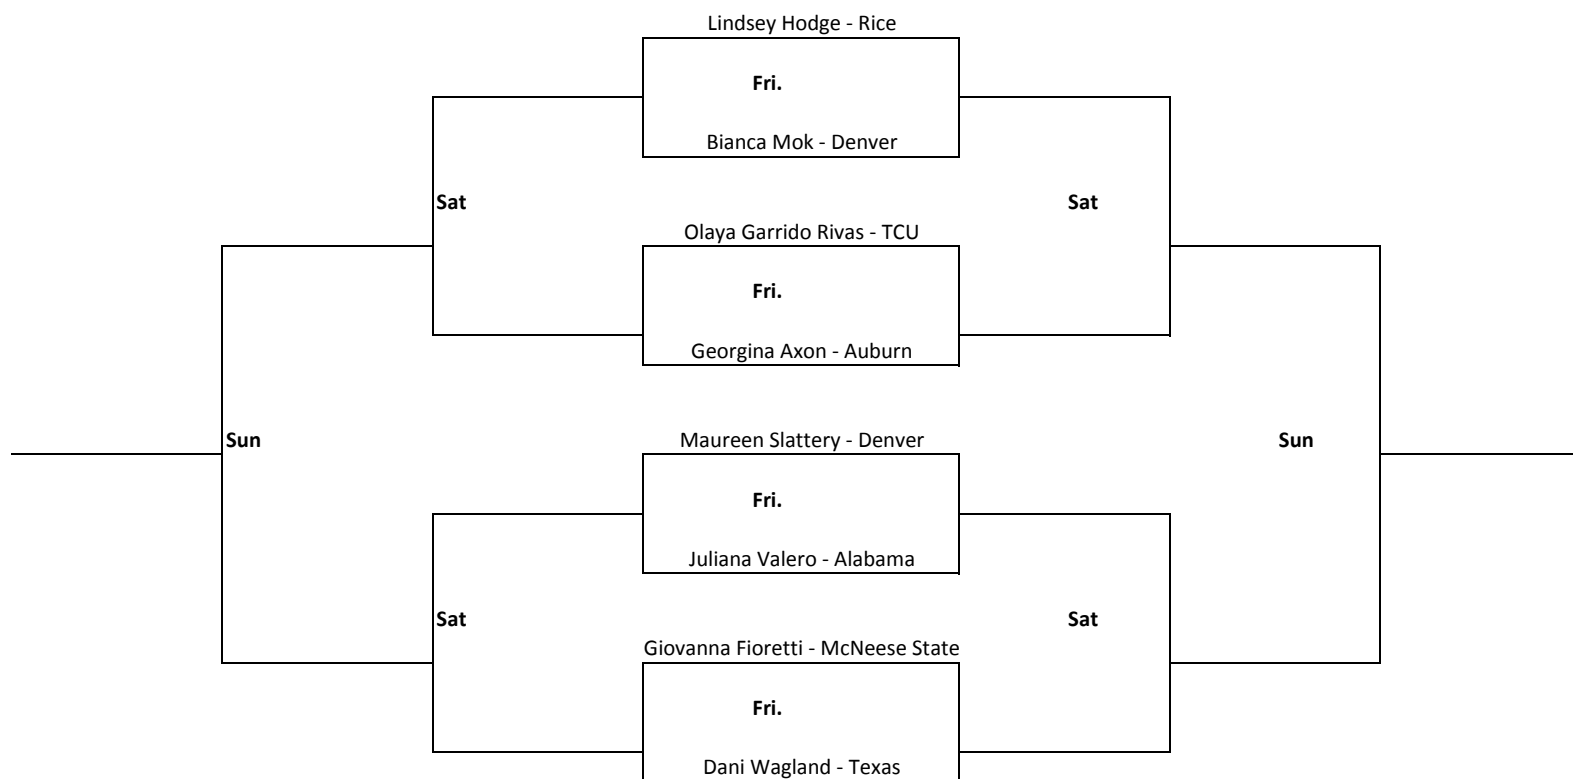

2016 RICE INVITATIONAL

September 23-25 GRBTC

Flight 1A Singles

Sun

Sun

2016 RICE INVITATIONAL
September 23-25 GRBTC
Flight 1B Singles

Sun

Sun

2016 RICE INVITATIONAL

September 23-25 GRBTC

Flight 2A Singles

Sun.

Sun.

2016 RICE INVITATIONAL

September 23-25 GRBTC

Flight 2B Singles