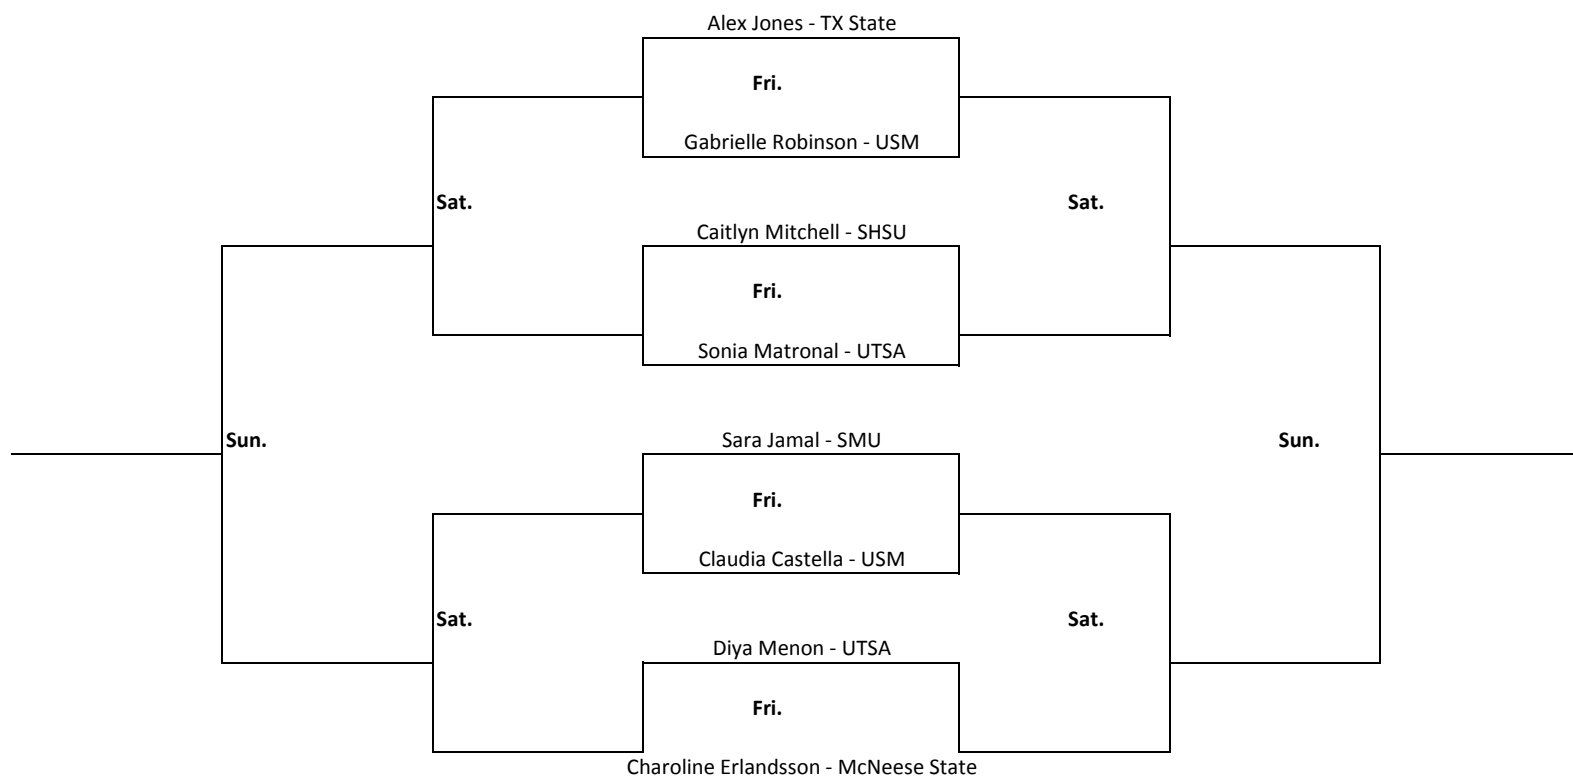

2016 RICE INVITATIONAL

September 23-25 GRBTC

Flight 5A Singles

Sun.

Sun.

2016 RICE INVITATIONAL

September 23-25 GRBTC

Flight 5B Singles

2016 RICE INVITATIONAL

September 23-25 GRBTC

Flight 6A Singles

Sun.

Sun.

2016 RICE INVITATIONAL

September 23-25 GRBTC

Flight 1A Doubles