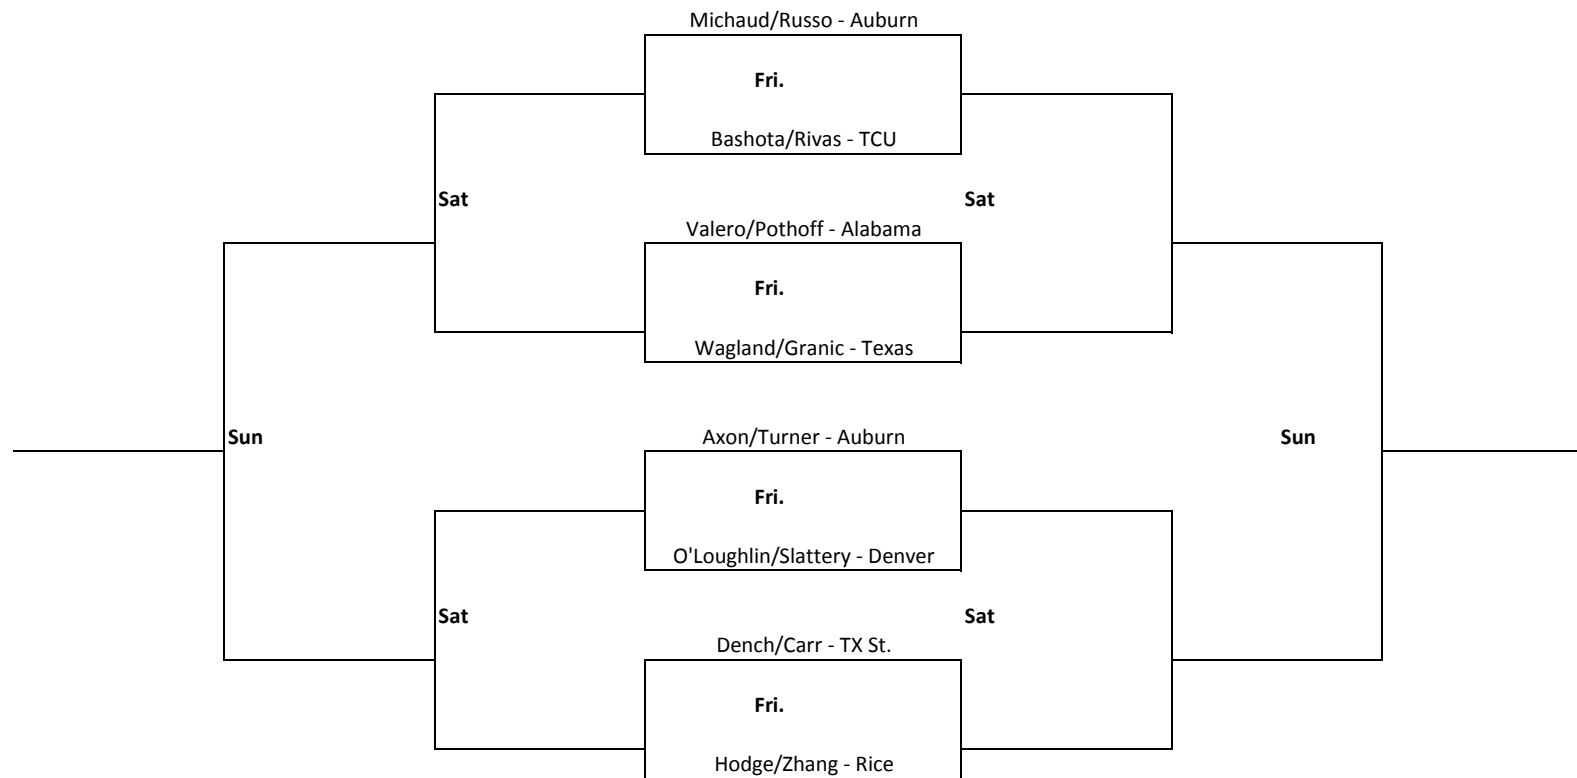

2016 RICE INVITATIONAL

September 23-25 GRBTC

Flight 5A Singles

Sun.

Sun.

2016 RICE INVITATIONAL

September 23-25 GRBTC

Flight 5B Singles

2016 RICE INVITATIONAL

September 23-25 GRBTC

Flight 6A Singles

Sun.

Sun.

2016 RICE INVITATIONAL

September 23-25 GRBTC

Flight 1A Doubles

Sun

Sun

2016 RICE INVITATIONAL

September 23-25 GRBTC

Flight 1B Doubles

2016 RICE INVITATIONAL

September 23-25 GRBTC

Flight 2A Doubles