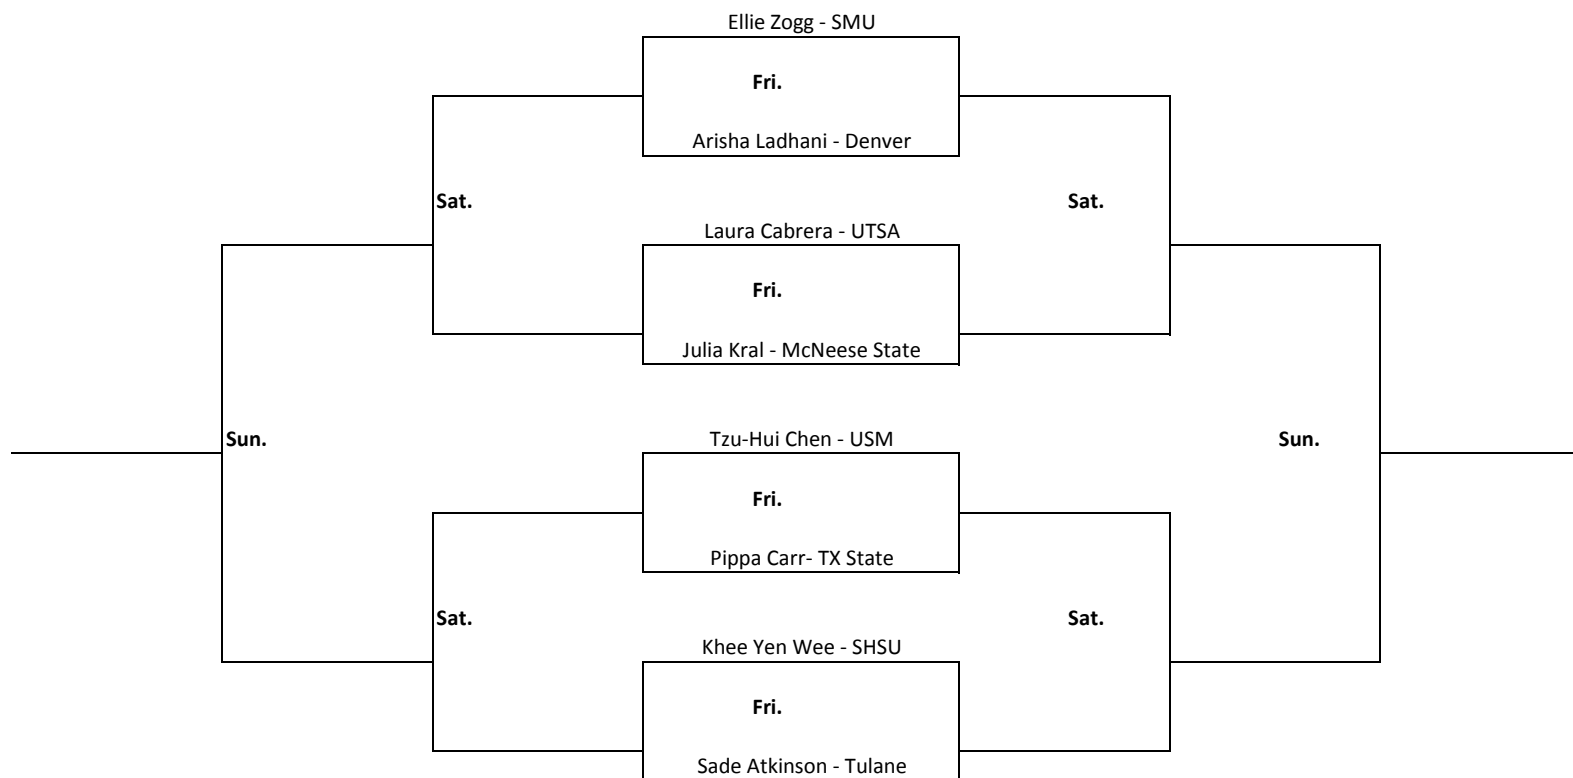

Sun.

Sun.

2016 RICE INVITATIONAL

September 23-25 GRBTC

Flight 4A Singles

2016 RICE INVITATIONAL

September 23-25 GRBTC

Flight 4B Singles

2016 RICE INVITATIONAL

September 23-25 GRBTC

Flight 5A Singles

Sun.

Sun.

2016 RICE INVITATIONAL

September 23-25 GRBTC

Flight 5B Singles