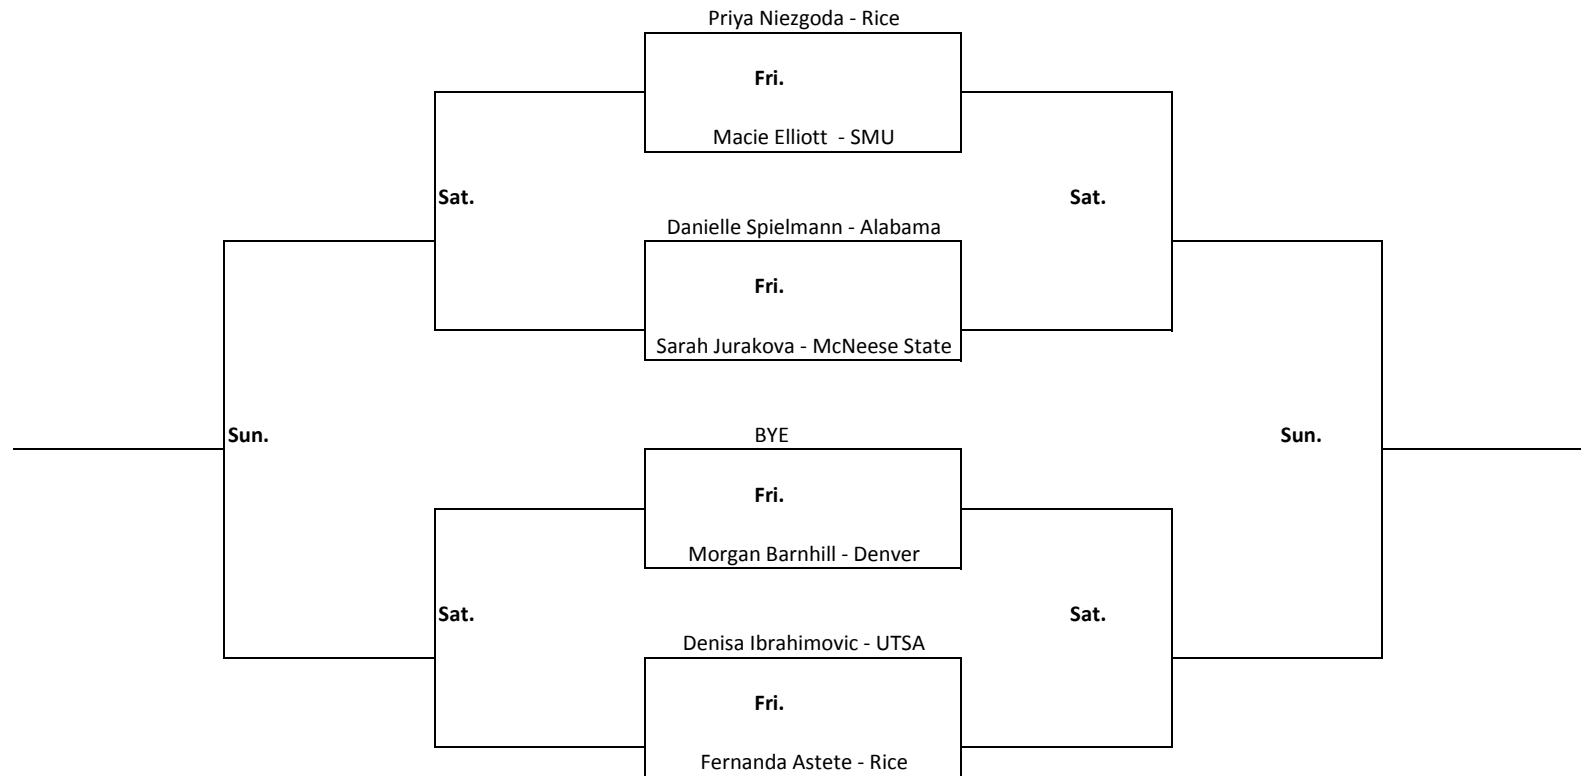

Sun.

Sun.

2016 RICE INVITATIONAL

September 23-25 GRBTC

Flight 3A Singles

Sun

Sun.

2016 RICE INVITATIONAL
September 23-25 GRBTC
Flight 3B Singles

Sun.

Sun.

2016 RICE INVITATIONAL

September 23-25 GRBTC

Flight 4A Singles

2016 RICE INVITATIONAL

September 23-25 GRBTC

Flight 4B Singles