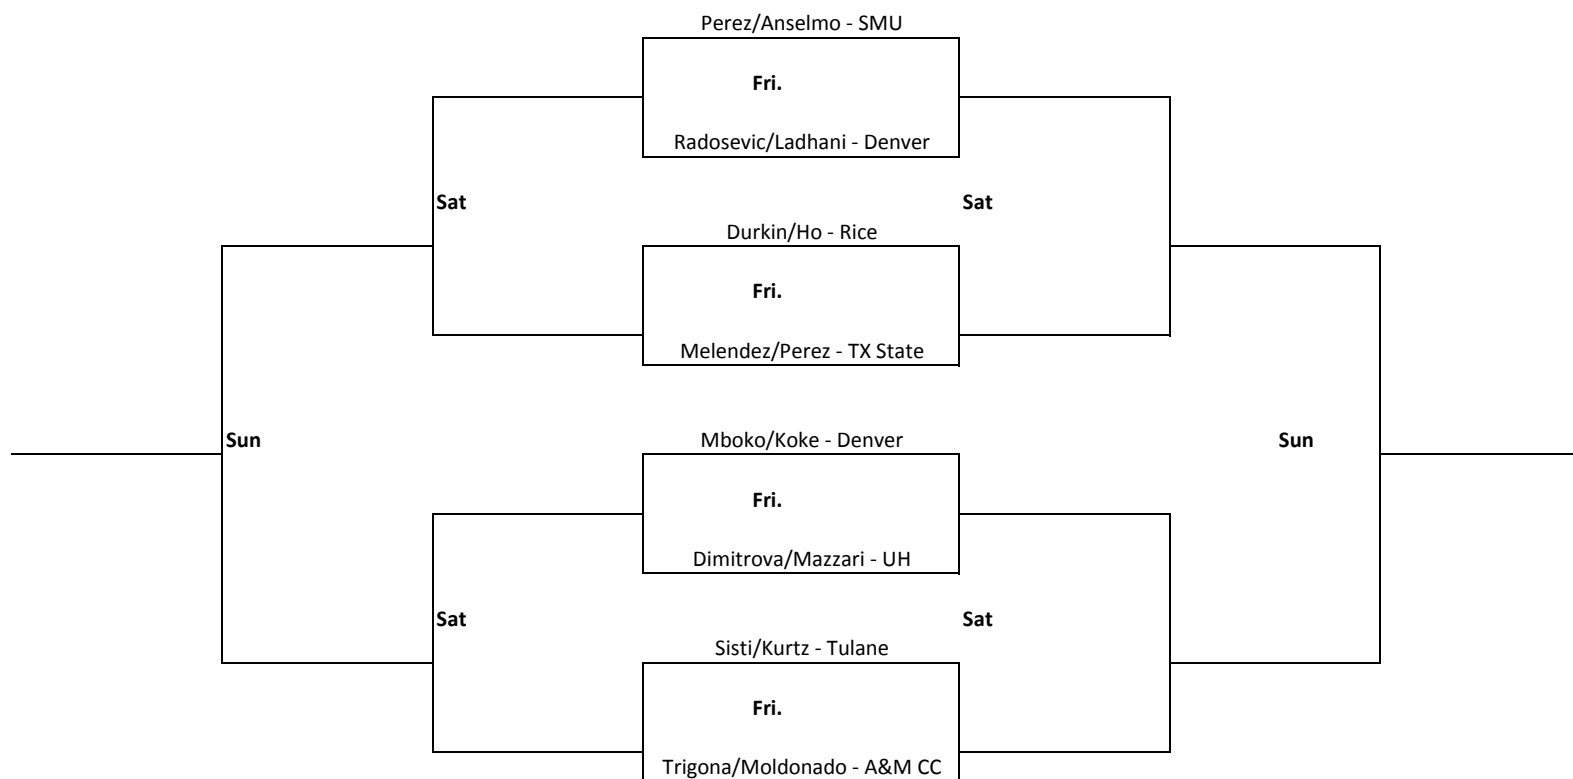

2016 RICE INVITATIONAL

September 23-25 GRBTC

Flight 6A Singles

Sun.

Sun.

2016 RICE INVITATIONAL

September 23-25 GRBTC

Flight 1A Doubles

Sun

Sun

2016 RICE INVITATIONAL

September 23-25 GRBTC

Flight 1B Doubles

2016 RICE INVITATIONAL

September 23-25 GRBTC

Flight 2A Doubles

2016 RICE INVITATIONAL

September 23-25 GRBTC

Flight 2B Doubles

2016 RICE INVITATIONAL

September 23-25 GRBTC

Flight 3A Doubles