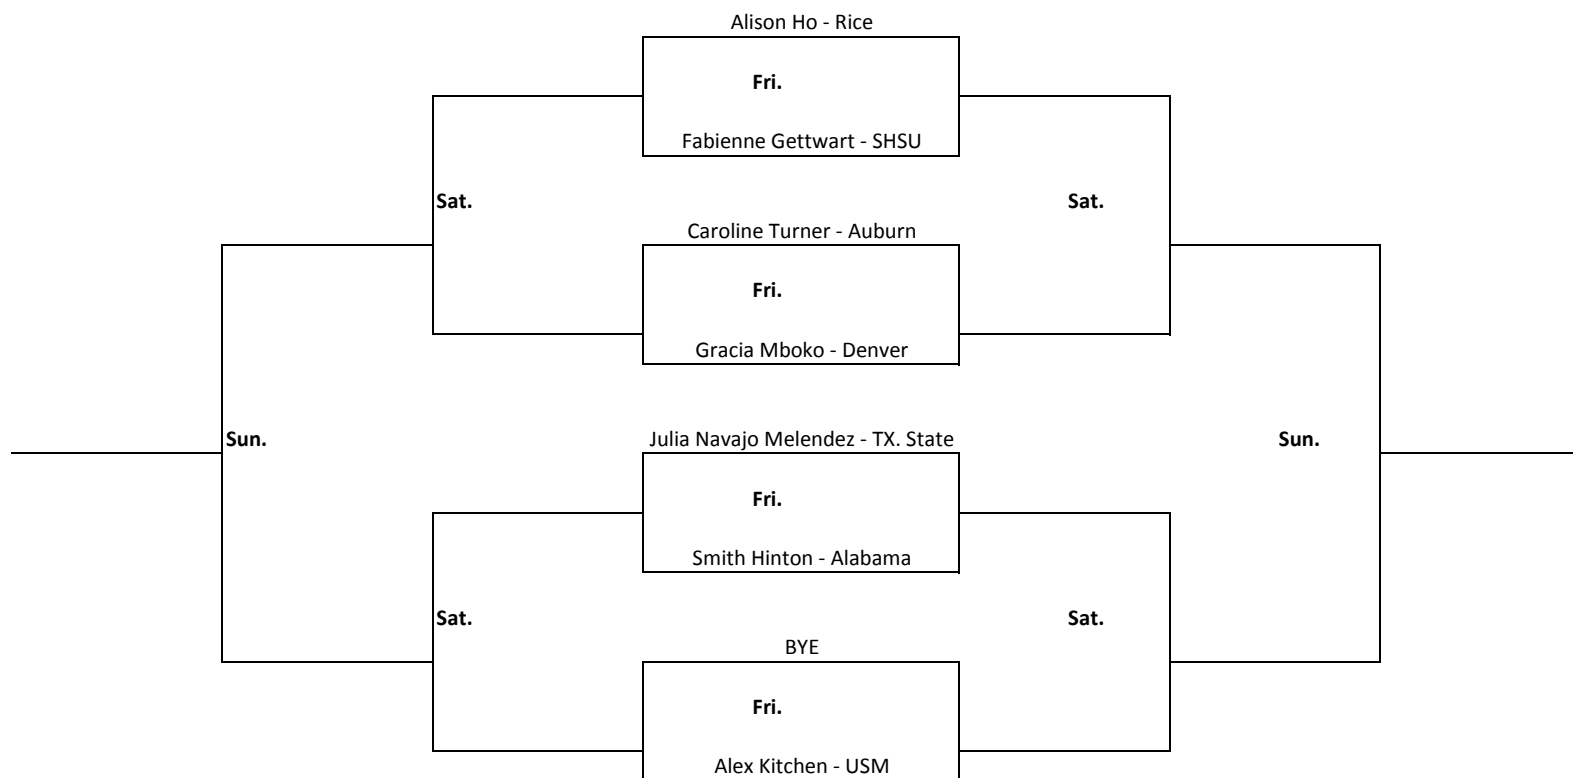

2016 RICE INVITATIONAL

September 23-25 GRBTC

Flight 2A Singles

Sun.

Sun.

2016 RICE INVITATIONAL

September 23-25 GRBTC

Flight 2B Singles

Sun.

Sun.

2016 RICE INVITATIONAL

September 23-25 GRBTC

Flight 3A Singles

Sun

Sun.

2016 RICE INVITATIONAL
September 23-25 GRBTC
Flight 3B Singles