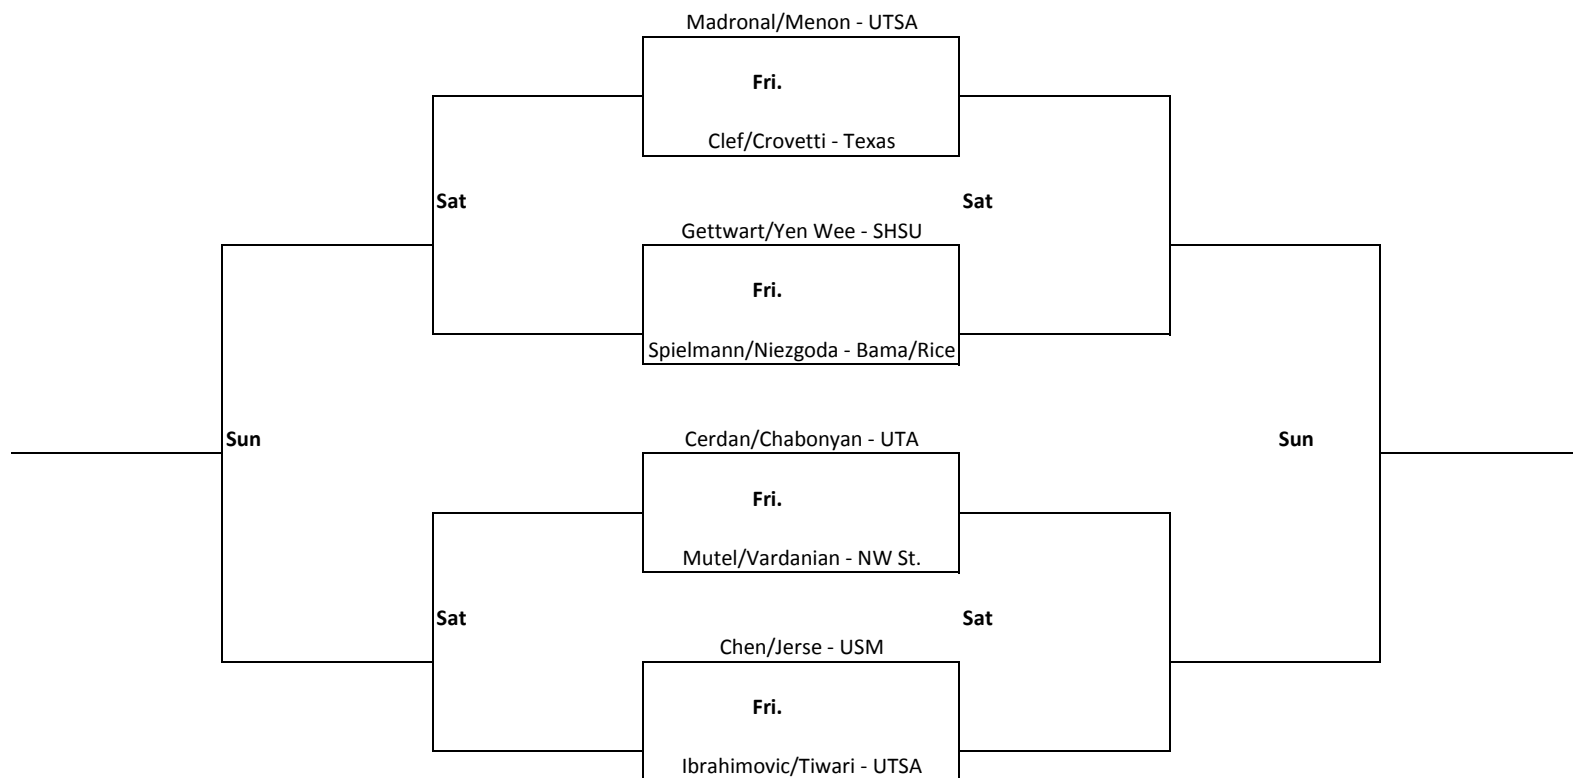

2016 RICE INVITATIONAL

September 23-25 GRBTC

Flight 6A Singles

Sun.

Sun.

2016 RICE INVITATIONAL

September 23-25 GRBTC

Flight 1A Doubles

Sun

Sun

2016 RICE INVITATIONAL

September 23-25 GRBTC

Flight 1B Doubles

2016 RICE INVITATIONAL

September 23-25 GRBTC

Flight 2A Doubles

2016 RICE INVITATIONAL

September 23-25 GRBTC

Flight 2B Doubles

2016 RICE INVITATIONAL

September 23-25 GRBTC

Flight 3A Doubles