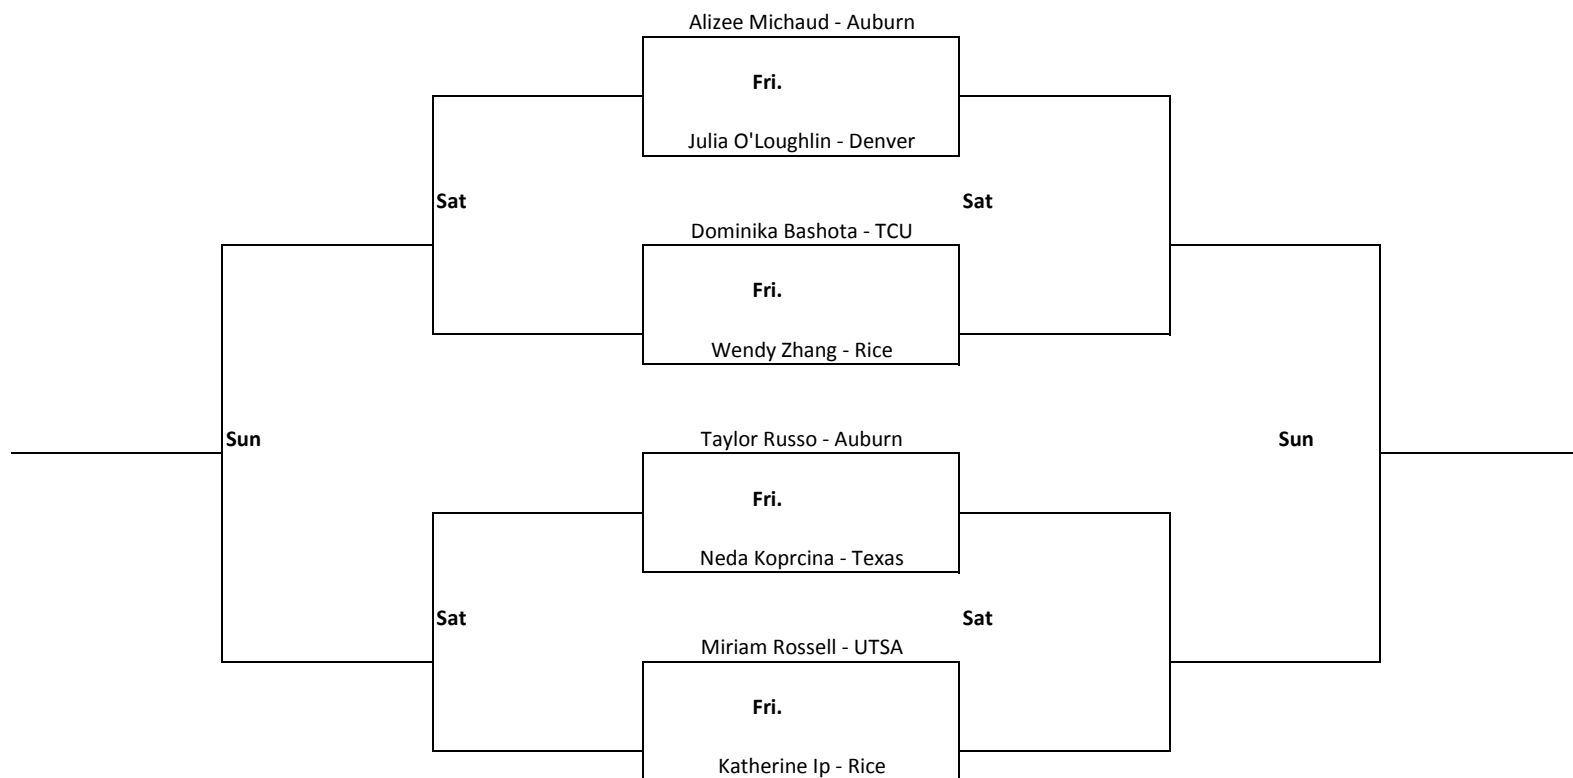

2016 RICE INVITATIONAL

September 23-25 GRBTC

Flight 1A Singles

Sun

Sun

2016 RICE INVITATIONAL
September 23-25 GRBTC
Flight 1B Singles

Sun

Sun

2016 RICE INVITATIONAL

September 23-25 GRBTC

Flight 2A Singles

Sun.

Sun.

2016 RICE INVITATIONAL

September 23-25 GRBTC

Flight 2B Singles