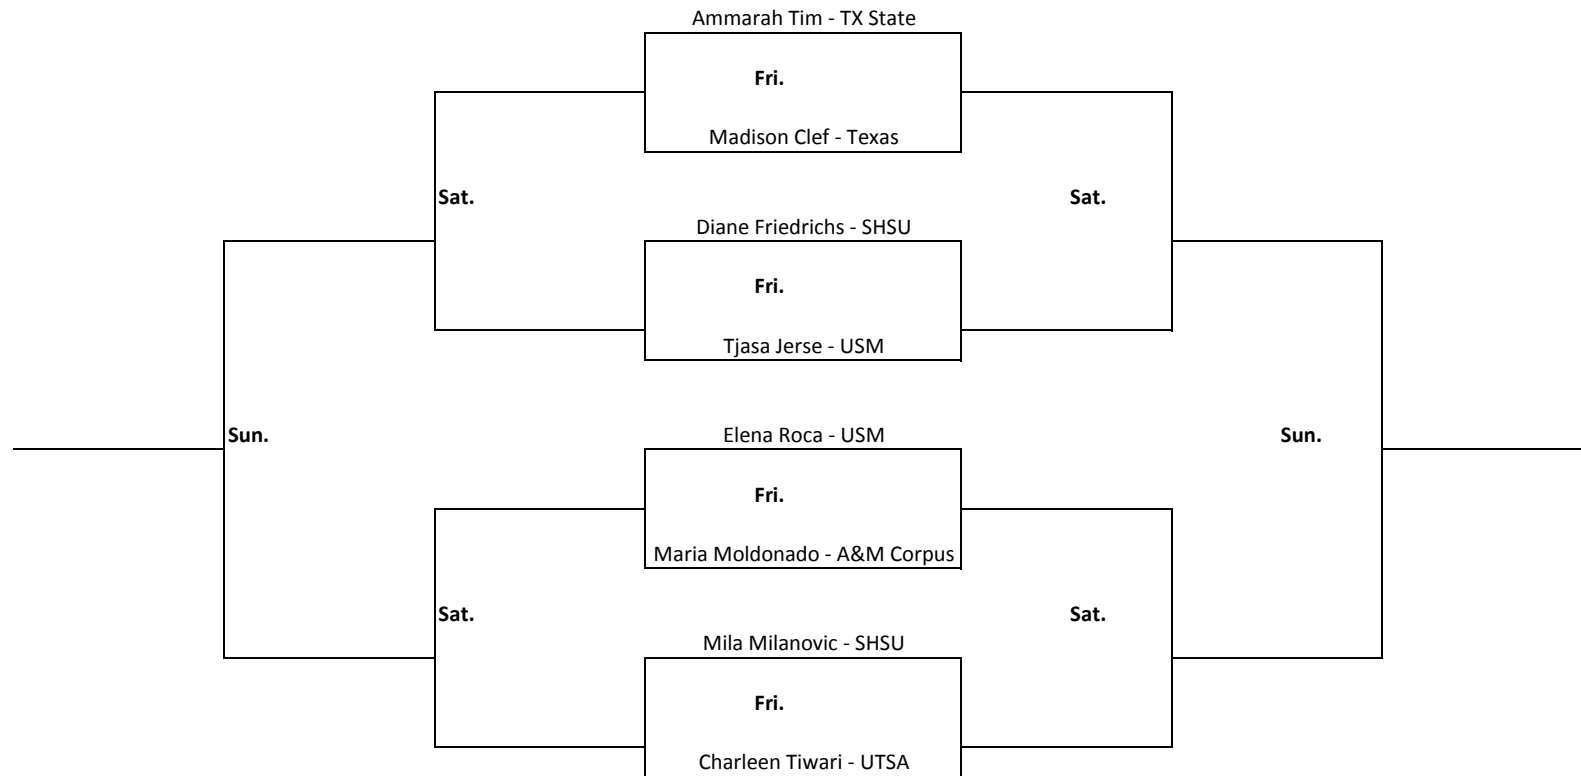

Sun.

Sun.

2016 RICE INVITATIONAL

September 23-25 GRBTC

Flight 4A Singles

2016 RICE INVITATIONAL

September 23-25 GRBTC

Flight 4B Singles

2016 RICE INVITATIONAL

September 23-25 GRBTC

Flight 5A Singles

Sun.

Sun.

2016 RICE INVITATIONAL

September 23-25 GRBTC

Flight 5B Singles

2016 RICE INVITATIONAL

September 23-25 GRBTC

Flight 6A Singles

Sun.

Sun.

2016 RICE INVITATIONAL

September 23-25 GRBTC

Flight 1A Doubles