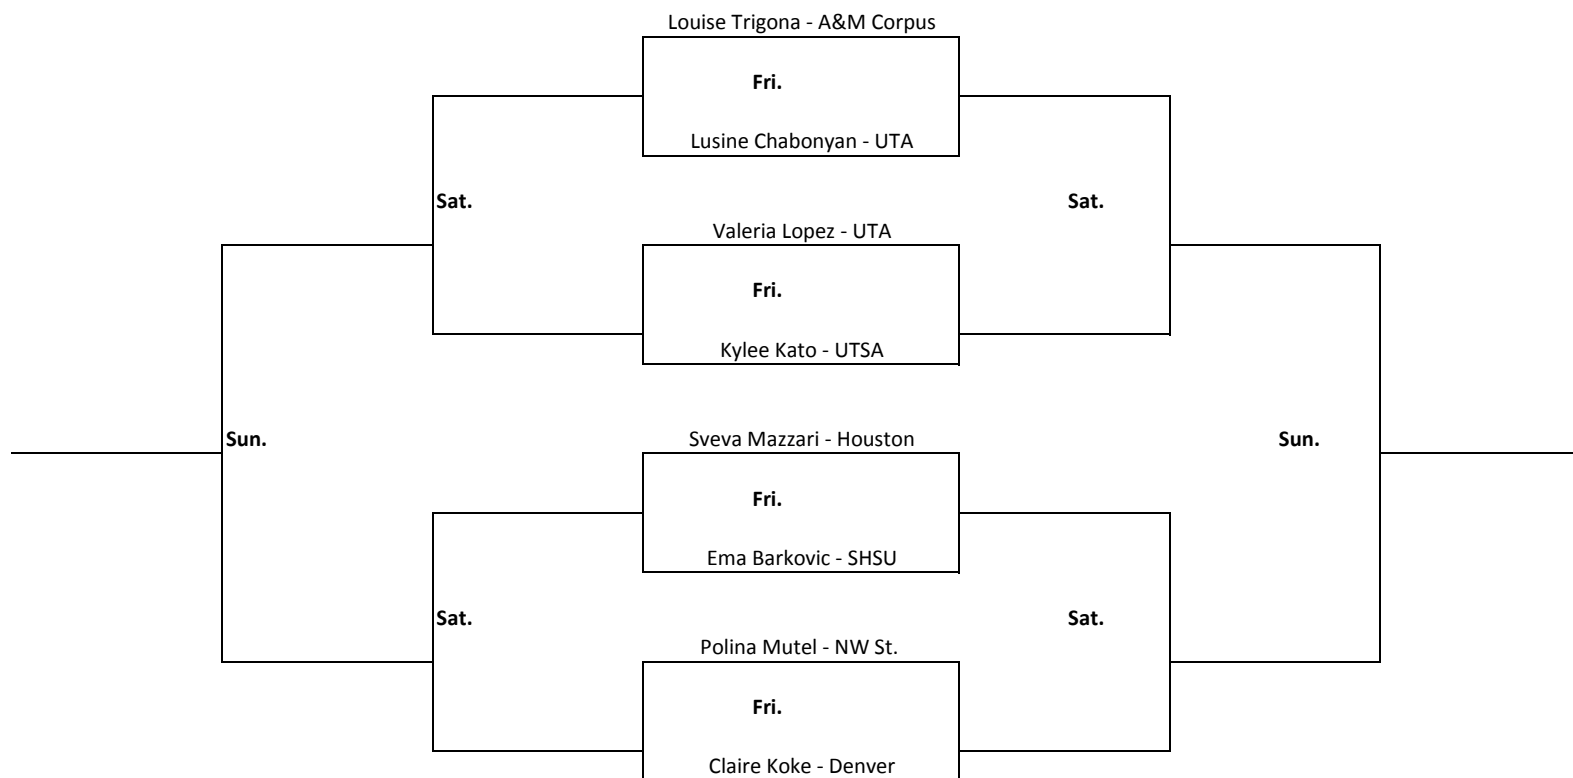

Sun.

Sun.

2016 RICE INVITATIONAL

September 23-25 GRBTC

Flight 4A Singles

2016 RICE INVITATIONAL

September 23-25 GRBTC

Flight 4B Singles

2016 RICE INVITATIONAL

September 23-25 GRBTC

Flight 5A Singles

Sun.

Sun.

2016 RICE INVITATIONAL

September 23-25 GRBTC

Flight 5B Singles