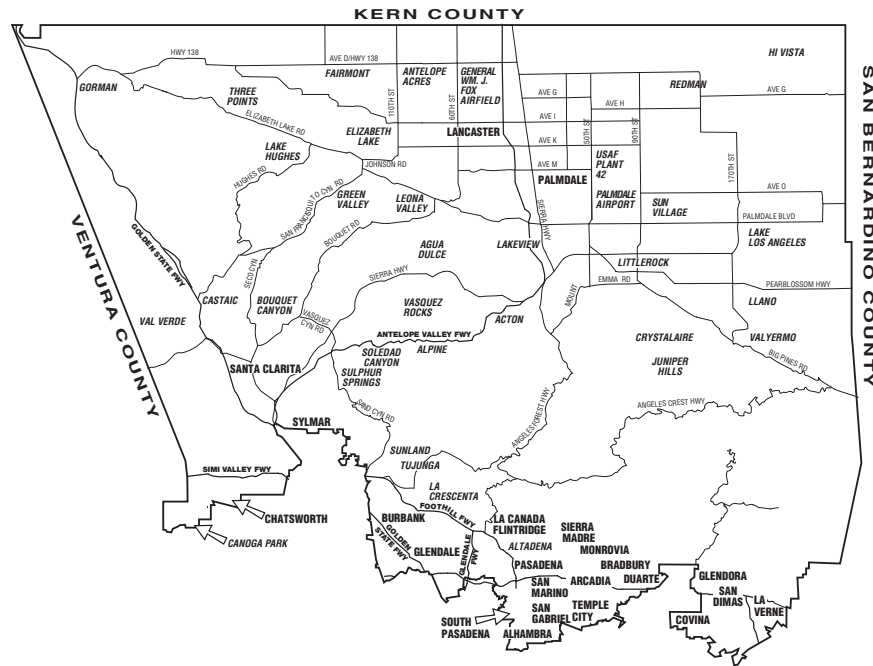

# Fifth Supervisorial District Map

**Michael D. Antonovich**  
**Supervisor, Fifth District**  
**Population: 1,946,135\***  
**Square Miles: 2,807**  
 (\*2011 COUNTY ESTIMATE)

(213) 974-5555  
 FifthDistrict@lacbos.org  
 869 Kenneth Hahn  
 Hall of Administration  
 500 W. Temple Street  
 Los Angeles, CA 90012

# Cities and Communities Within The Fifth District

## Cities

- Alhambra
- Arcadia
- Bradbury
- Burbank
- Covina
- Duarte
- Glendale
- Glendora
- La Canada-Flintridge
- La Verne
- Lancaster
- Monrovia
- Palmdale
- Pasadena
- San Dimas
- San Gabriel
- San Marino
- Santa Clarita
- Sierra Madre
- South Pasadena
- Temple City

## Los Angeles City

- Canoga Park (portion)
- Chatsworth (portion)
- Chatsworth Village
- Granada Hills (portion)
- Hansen Dam (portion)
- Lake View Terrace (portion)
- Mission Hills (portion)
- Northridge (portion)
- Olive View Hospital (in Sylmar)
- Porter Ranch
- Shadow Hills
- Sun Valley (portion)
- Sunland
- Sylmar (portion)
- Tujunga
- West Hills (portion)