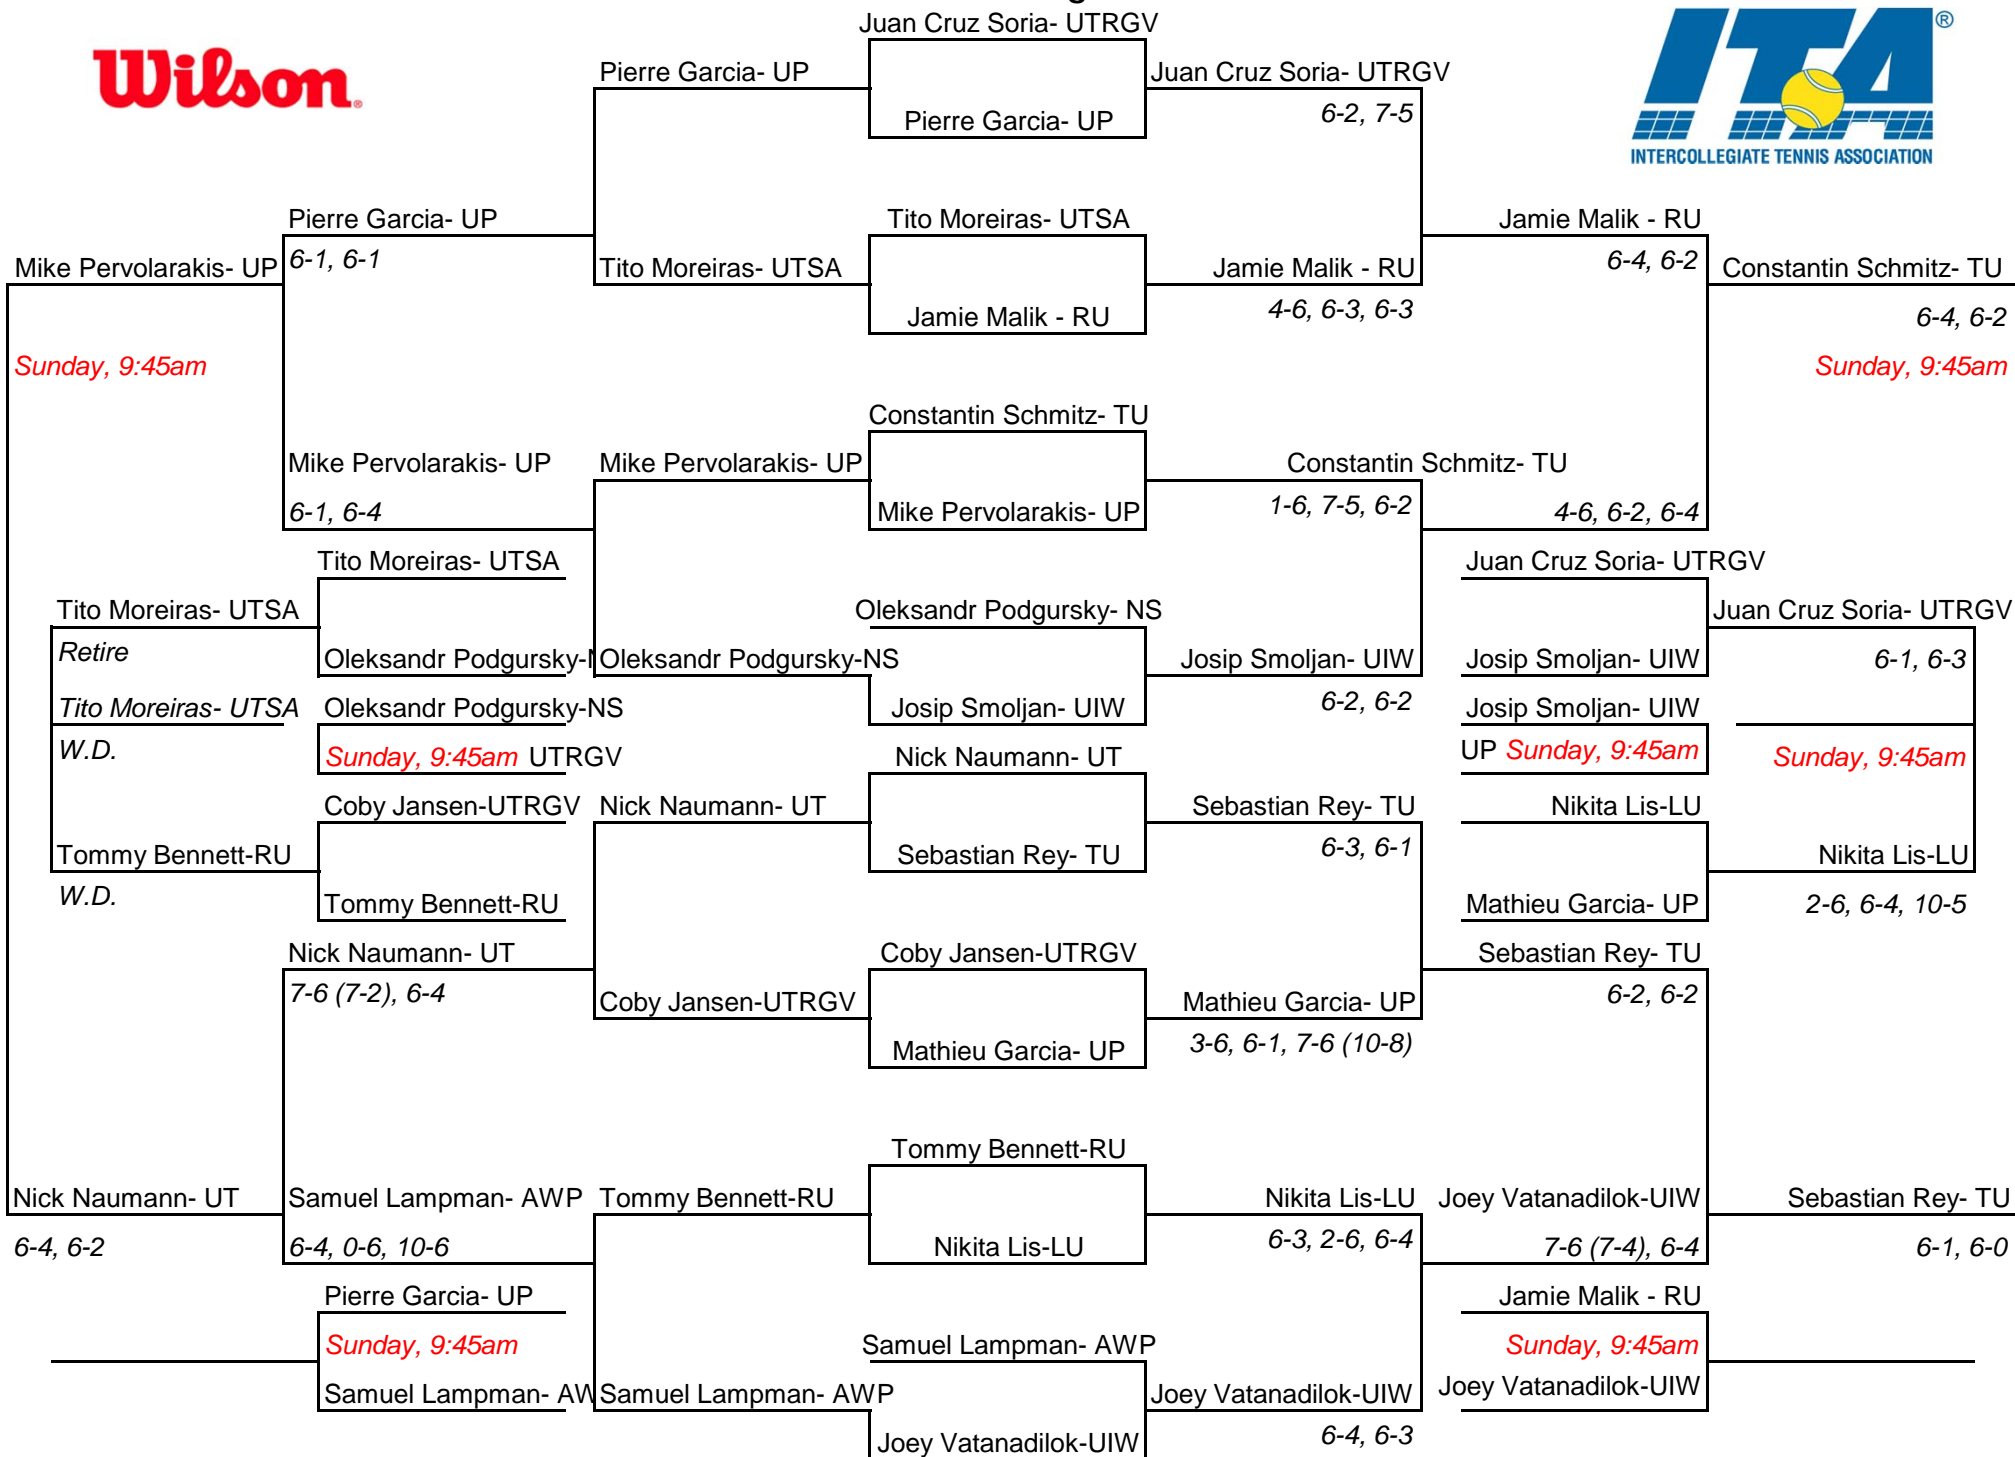

Rice Invitational: Singles Draw A

Rice Invitational: **Singles Draw B**

Rice Invitational: **Singles Draw C**

Rice Invitational: Singles Draw D

Rice Invitational: Doubles Draw A

Rice Invitational: **Doubles Draw B**