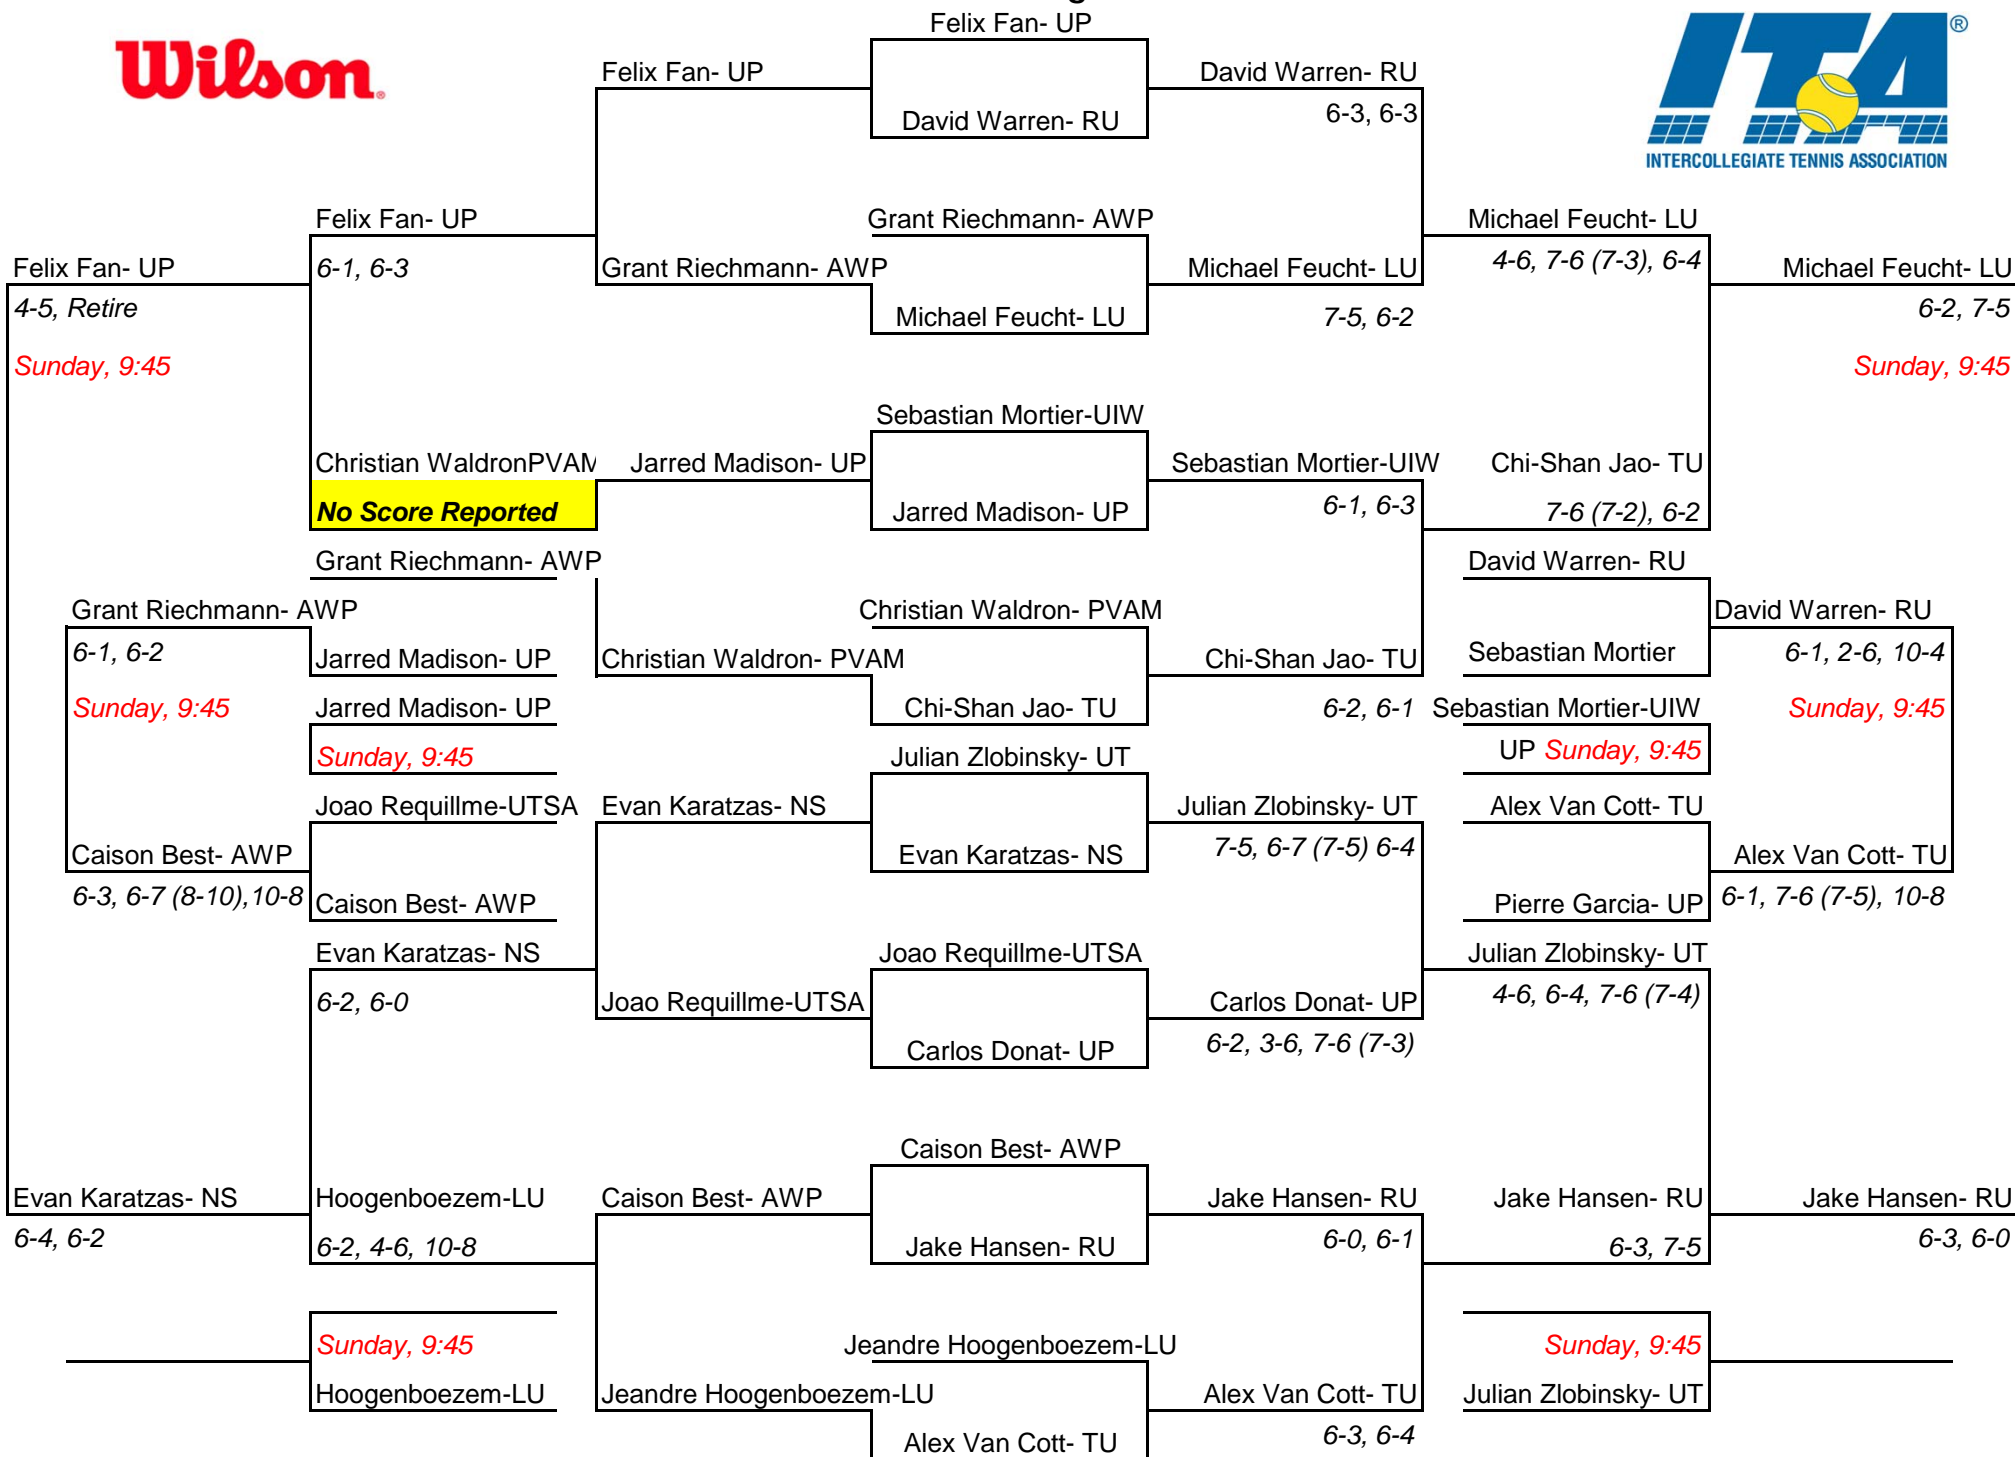

Rice Invitational: Singles Draw A

Rice Invitational: **Singles Draw B**

Rice Invitational: **Singles Draw C**

Rice Invitational: Singles Draw D

Rice Invitational: Doubles Draw A

Rice Invitational: **Doubles Draw B**