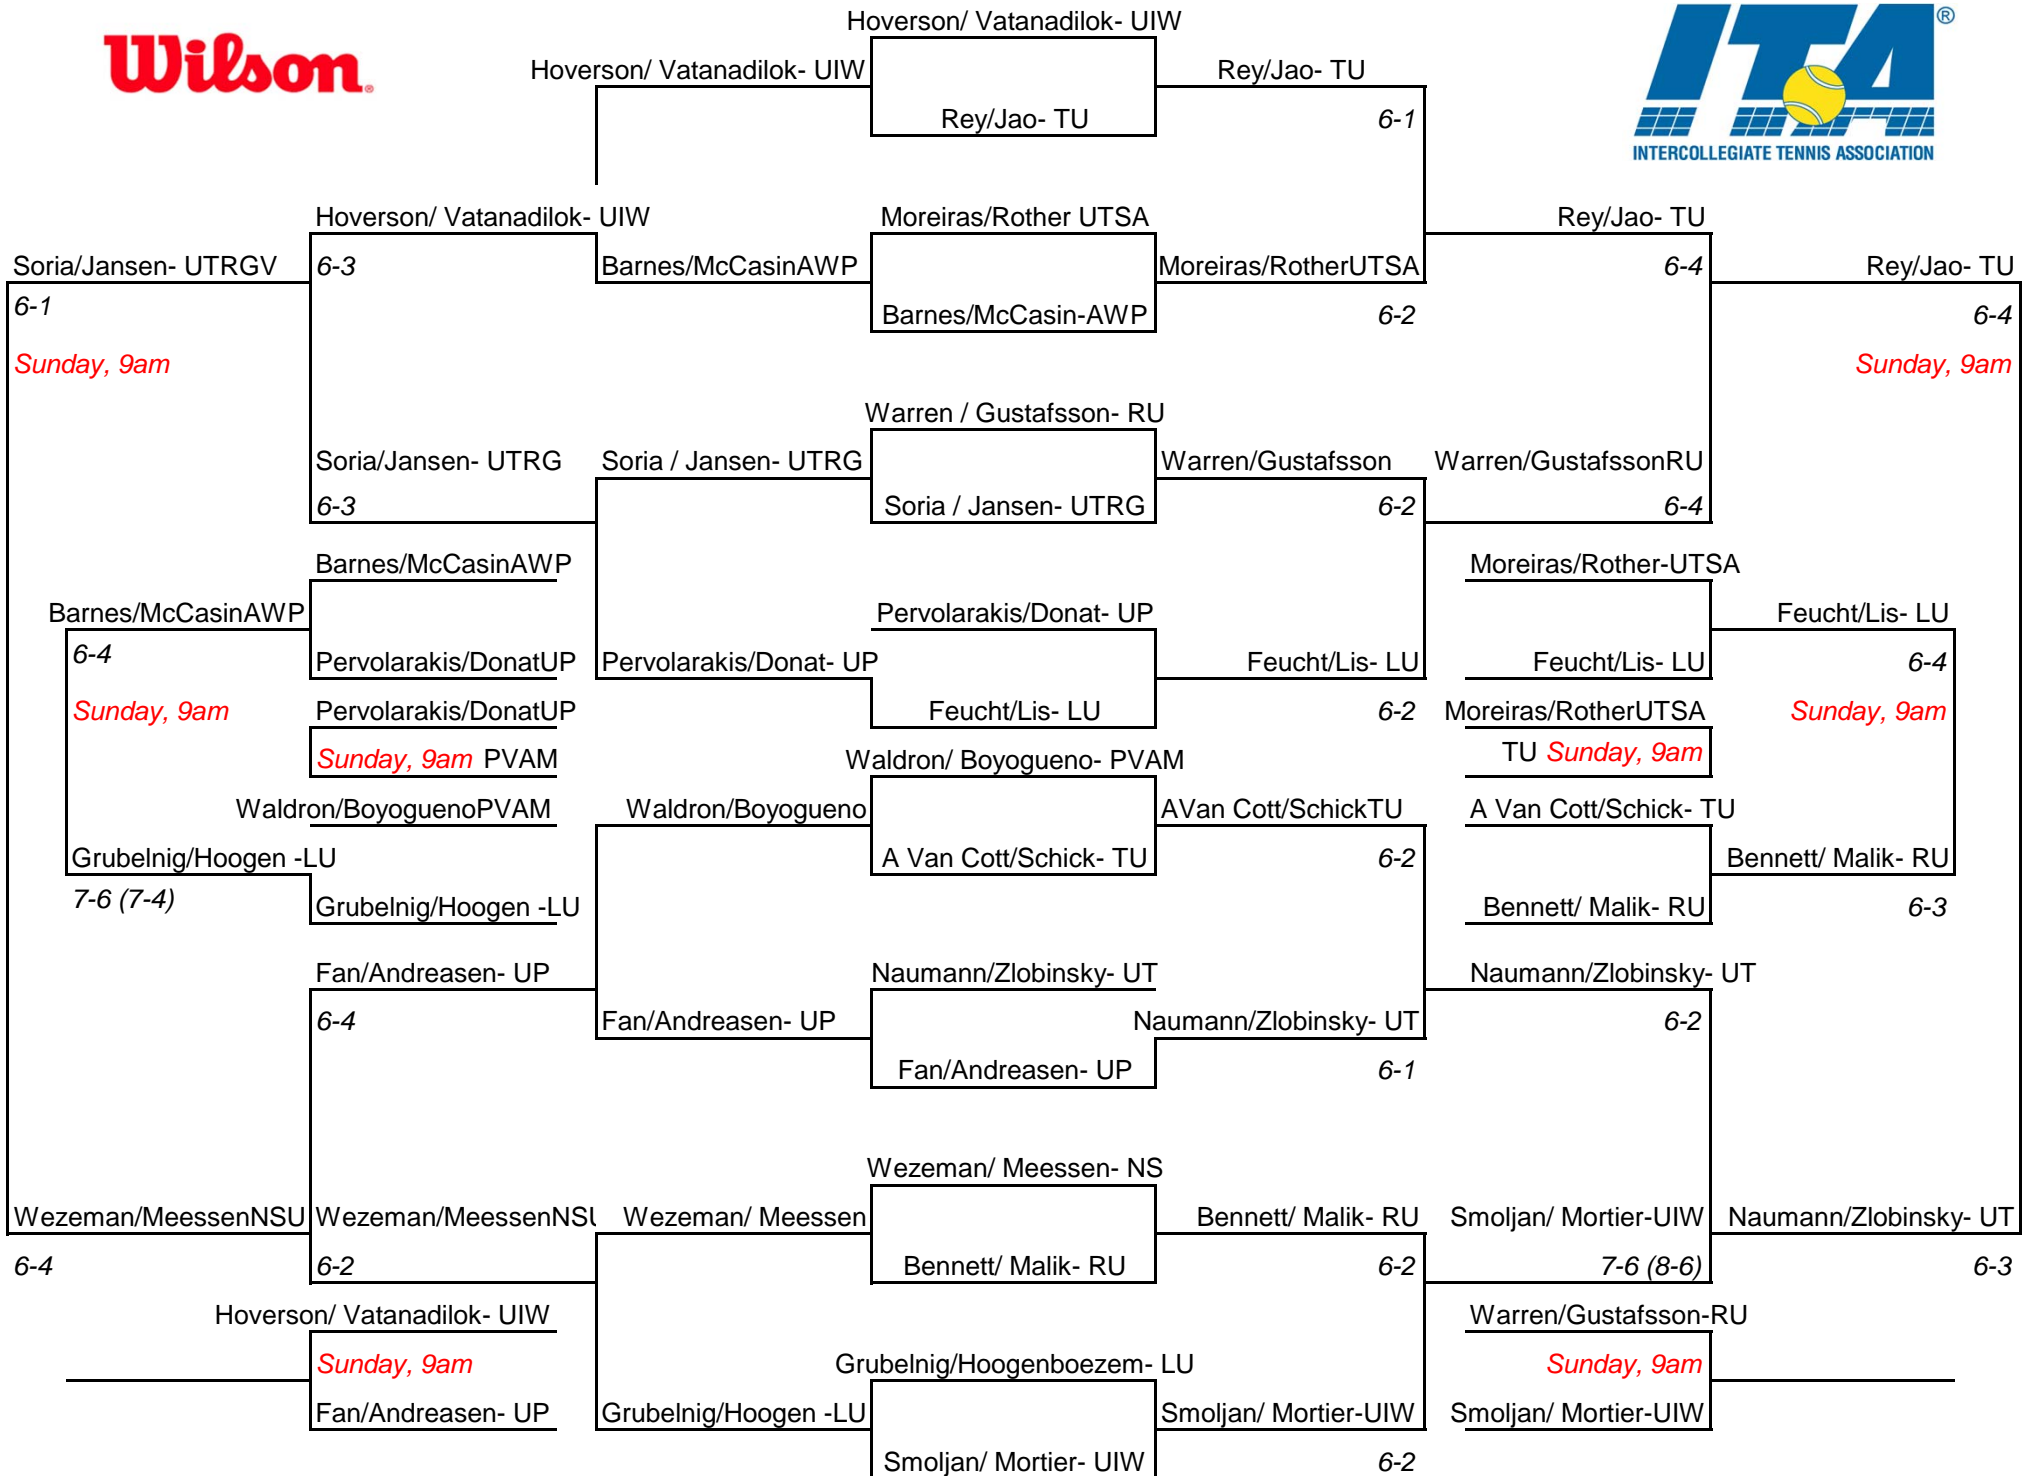

Rice Invitational: Singles Draw A

Rice Invitational: **Singles Draw B**

Rice Invitational: **Singles Draw C**

Rice Invitational: Singles Draw D

Rice Invitational: Doubles Draw A

Rice Invitational: **Doubles Draw B**